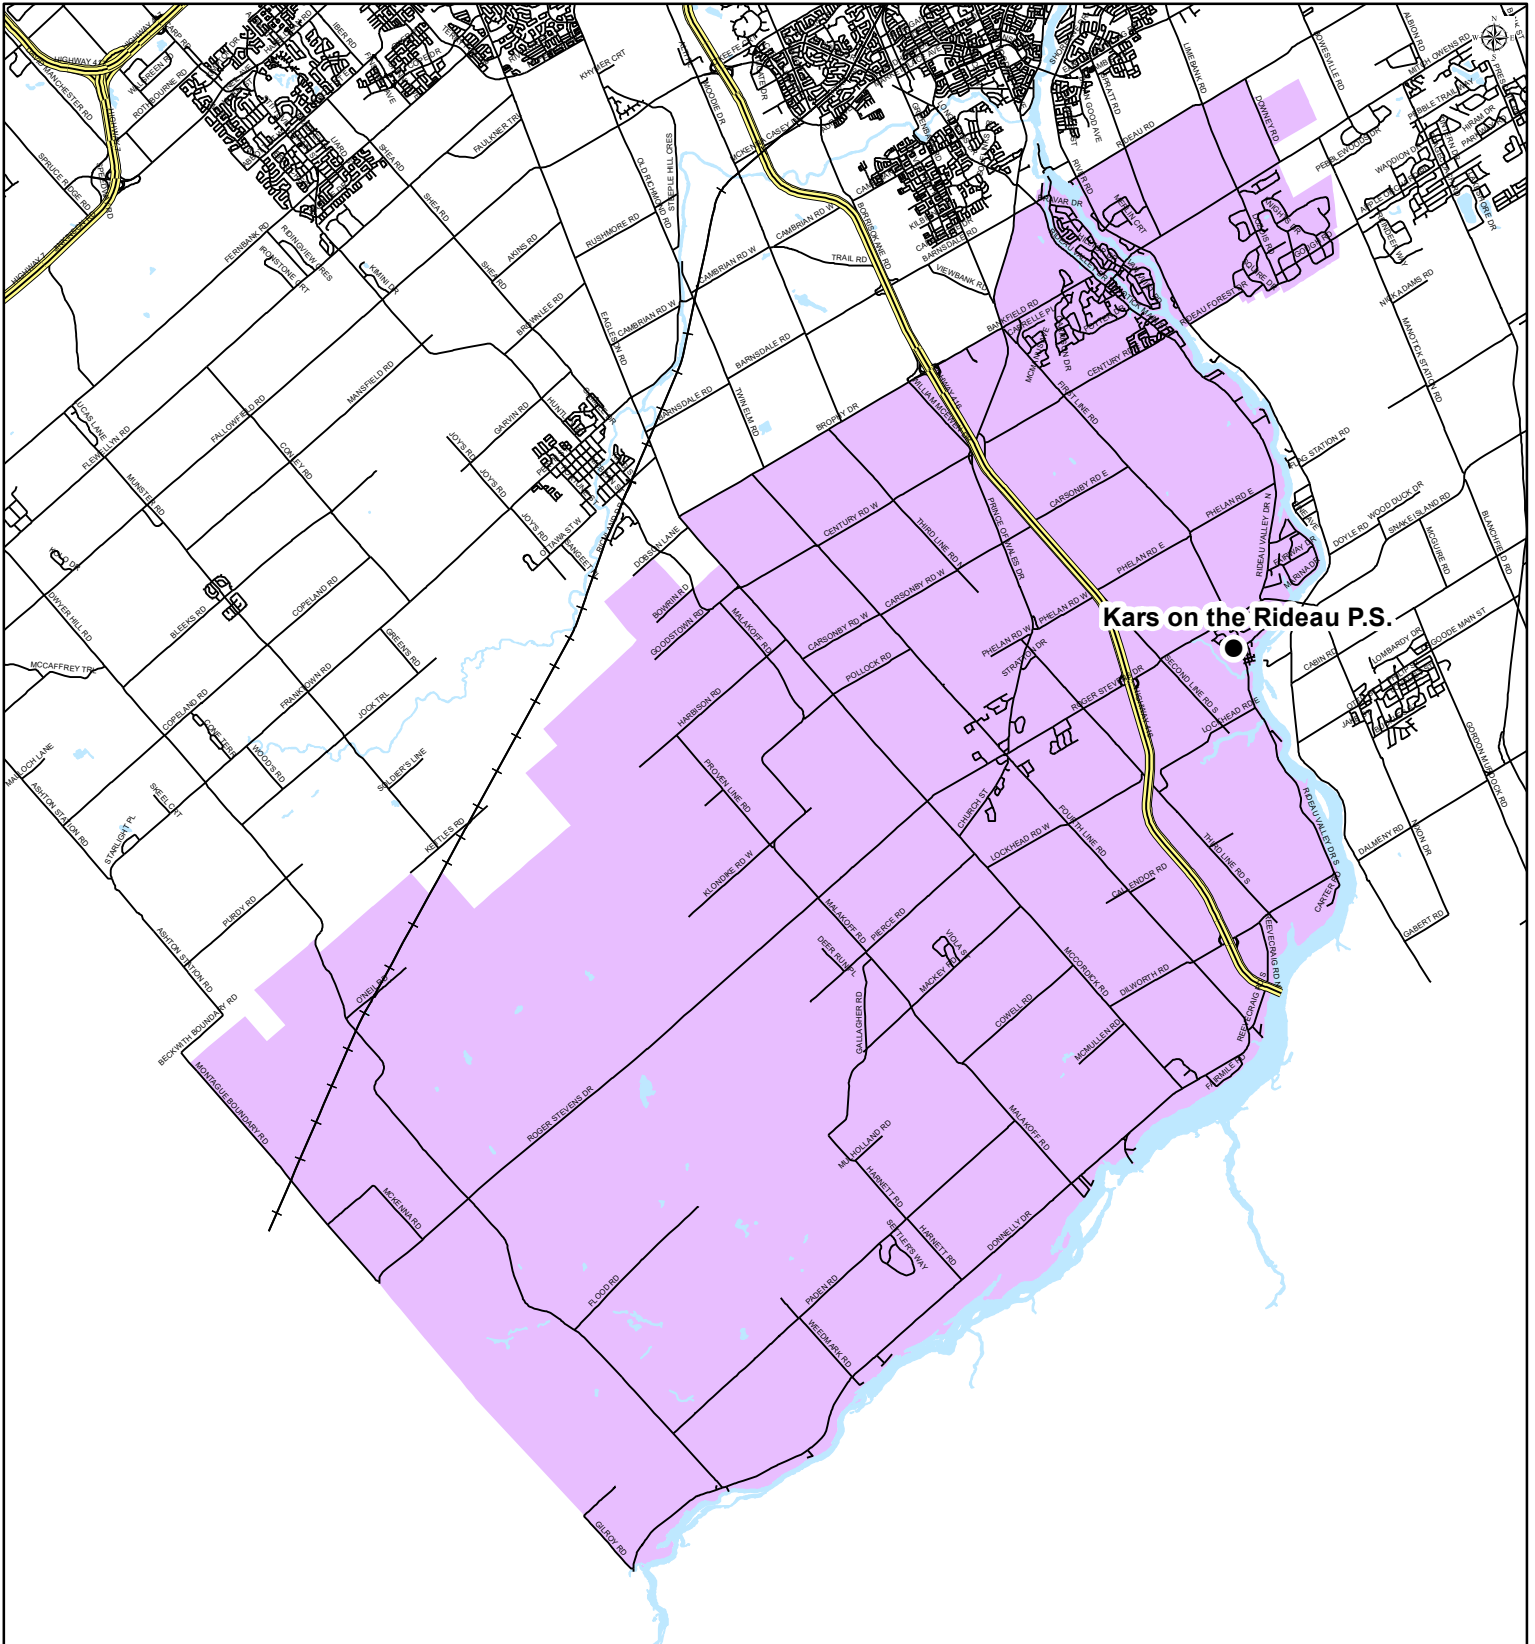

KARS ON THE RIDEAU PUBLIC SCHOOL

Grade 6

English Program with Core French and Early French Immersion Attendance Boundary

Kars On The Rideau Public School
6680 Dorack Drive
Kars, Ontario
K0A 2E0
(613) 489-2024

Map is for illustrative purposes only.
For further information, visit www.ocdsb.ca
September 2017