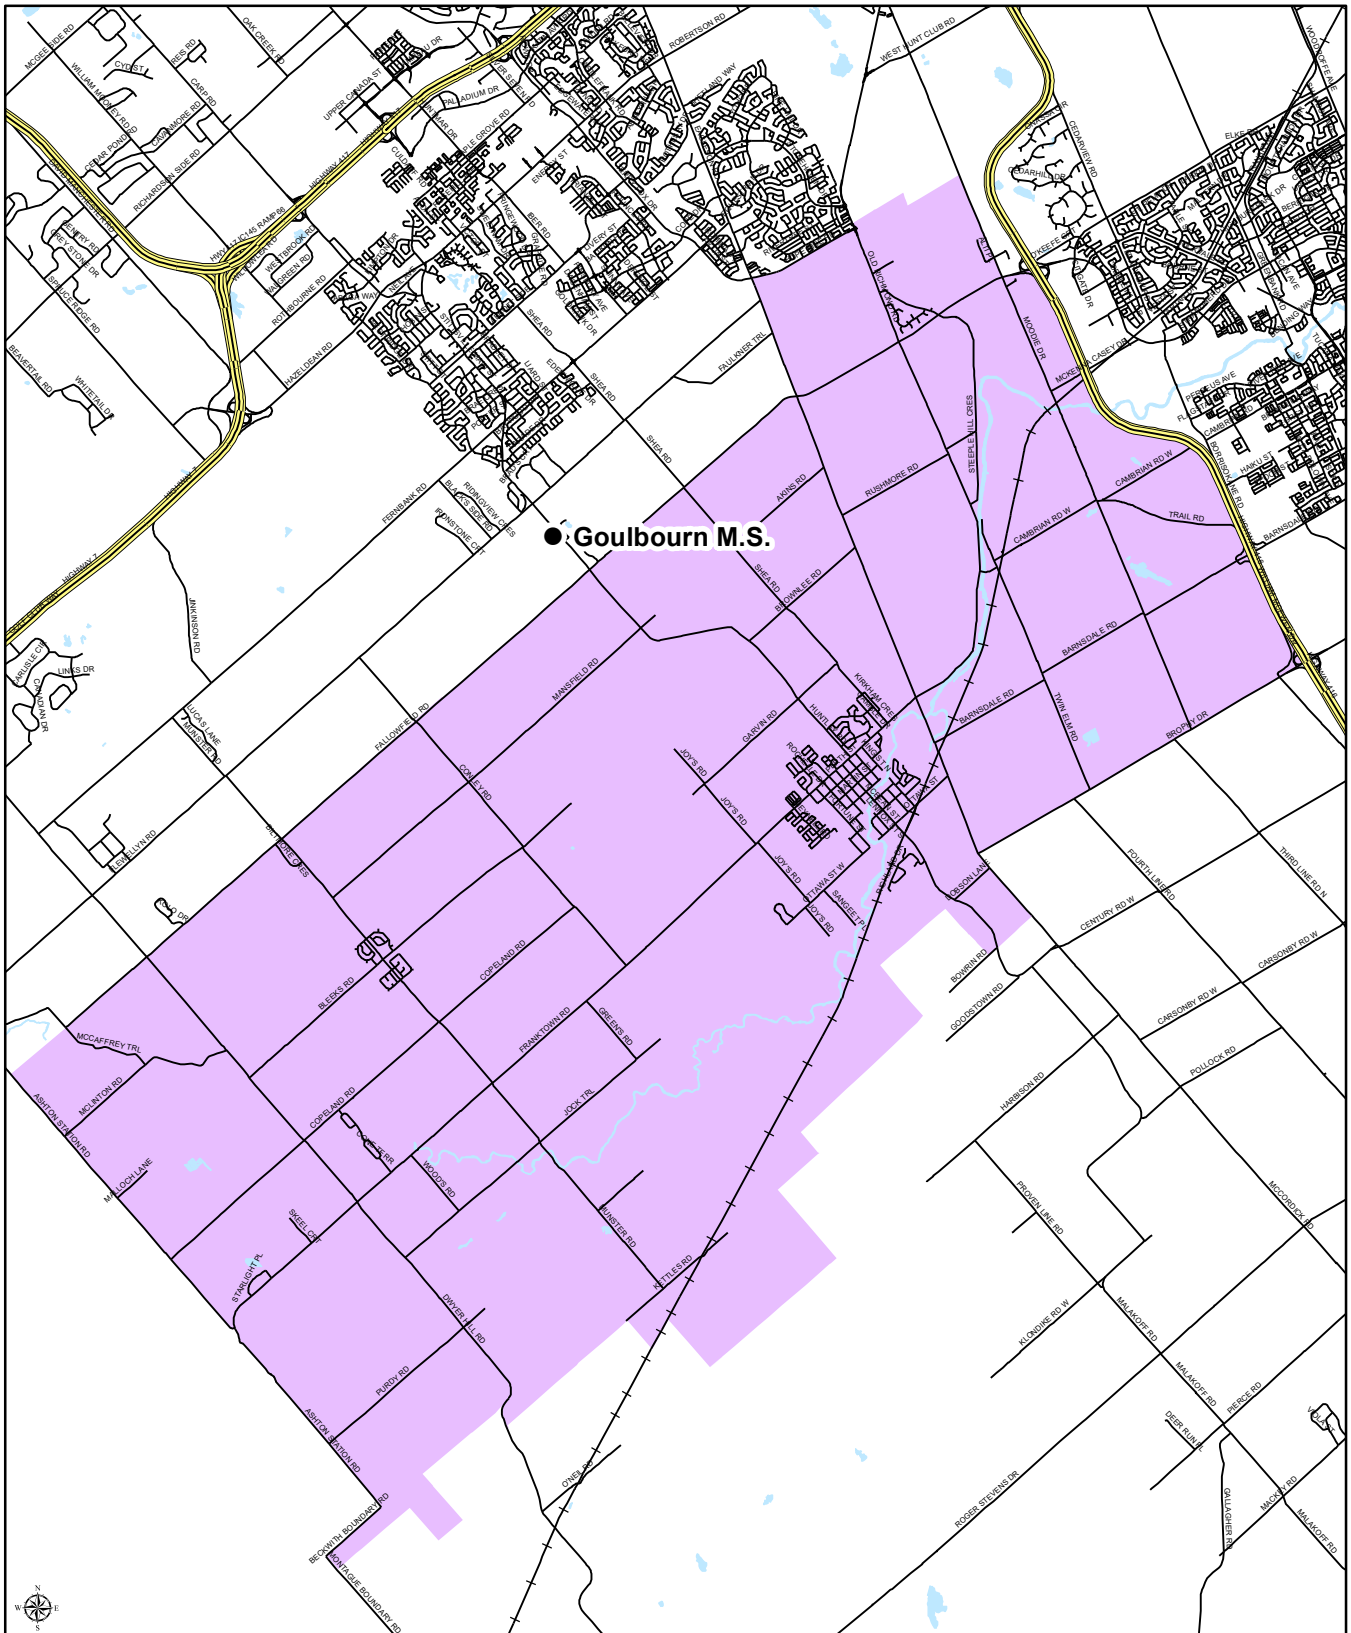

OTTAWA-CARLETON
DISTRICT SCHOOL BOARD

GOULBOURN MIDDLE SCHOOL

Grade 6

English Program with Core French Attendance Boundary

Goulbourn Middle School
2176 Huntley Road
Stittsville, Ontario
K2S 1B8
(613) 836-1312

Map is for illustrative purposes only.
For further information, visit www.ocdsb.ca
September 2022