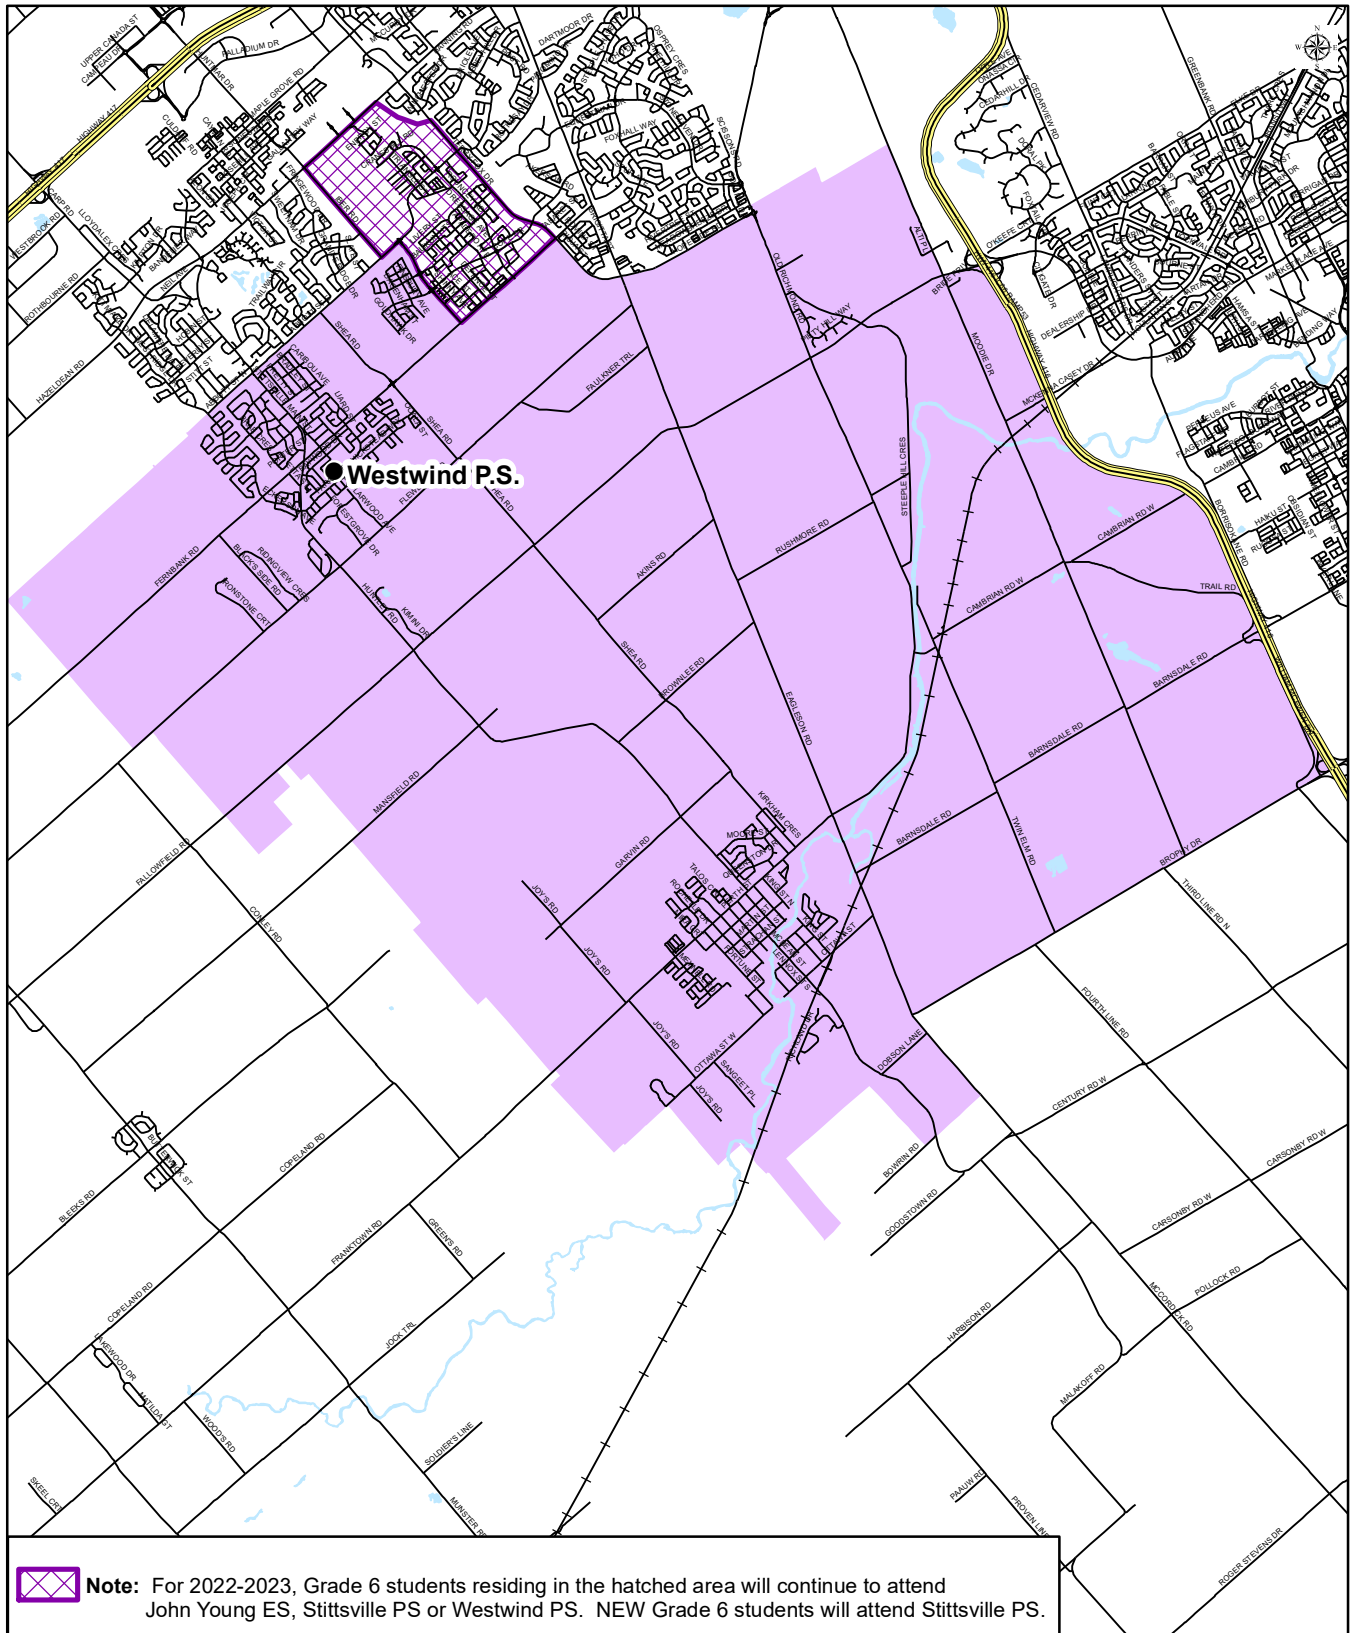

WESTWIND PUBLIC SCHOOL
Junior Kindergarten to Grade 6
Early French Immersion Attendance Boundary

OTTAWA-CARLETON
DISTRICT SCHOOL BOARD

Westwind Public School
111 Hartsmere Drive
Stittville, Ontario
K2S 2G1
(613) 831-7840

Map is for illustrative purposes only.
For further information, visit www.ocdsb.ca
September 2022