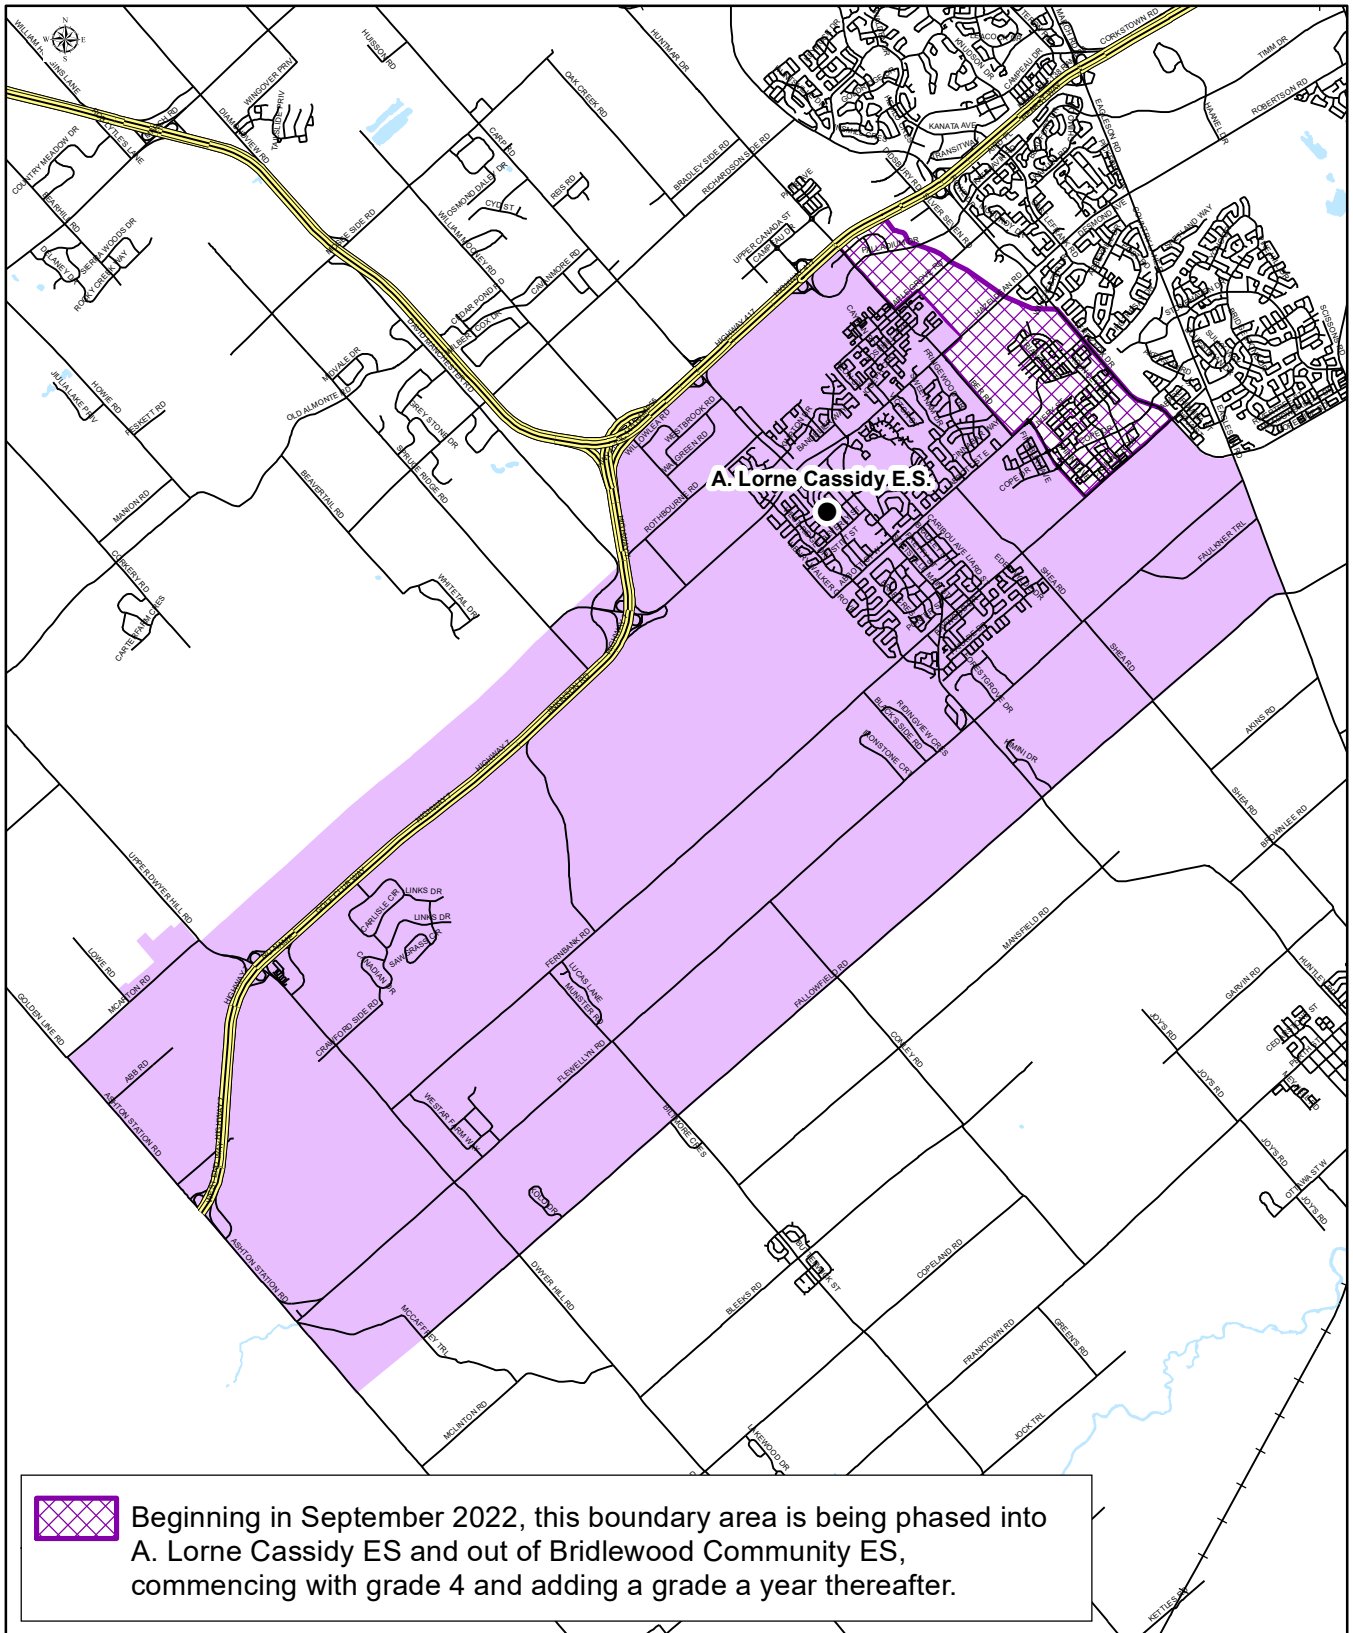

Map is for illustrative purposes only.
For further information, visit www.ocdsb.ca
September 2013

OTTAWA-CARLETON
DISTRICT SCHOOL BOARD

A. LORNE CASSIDY ELEMENTARY SCHOOL

Grade 4 to 6

Middle French Immersion Attendance Boundary