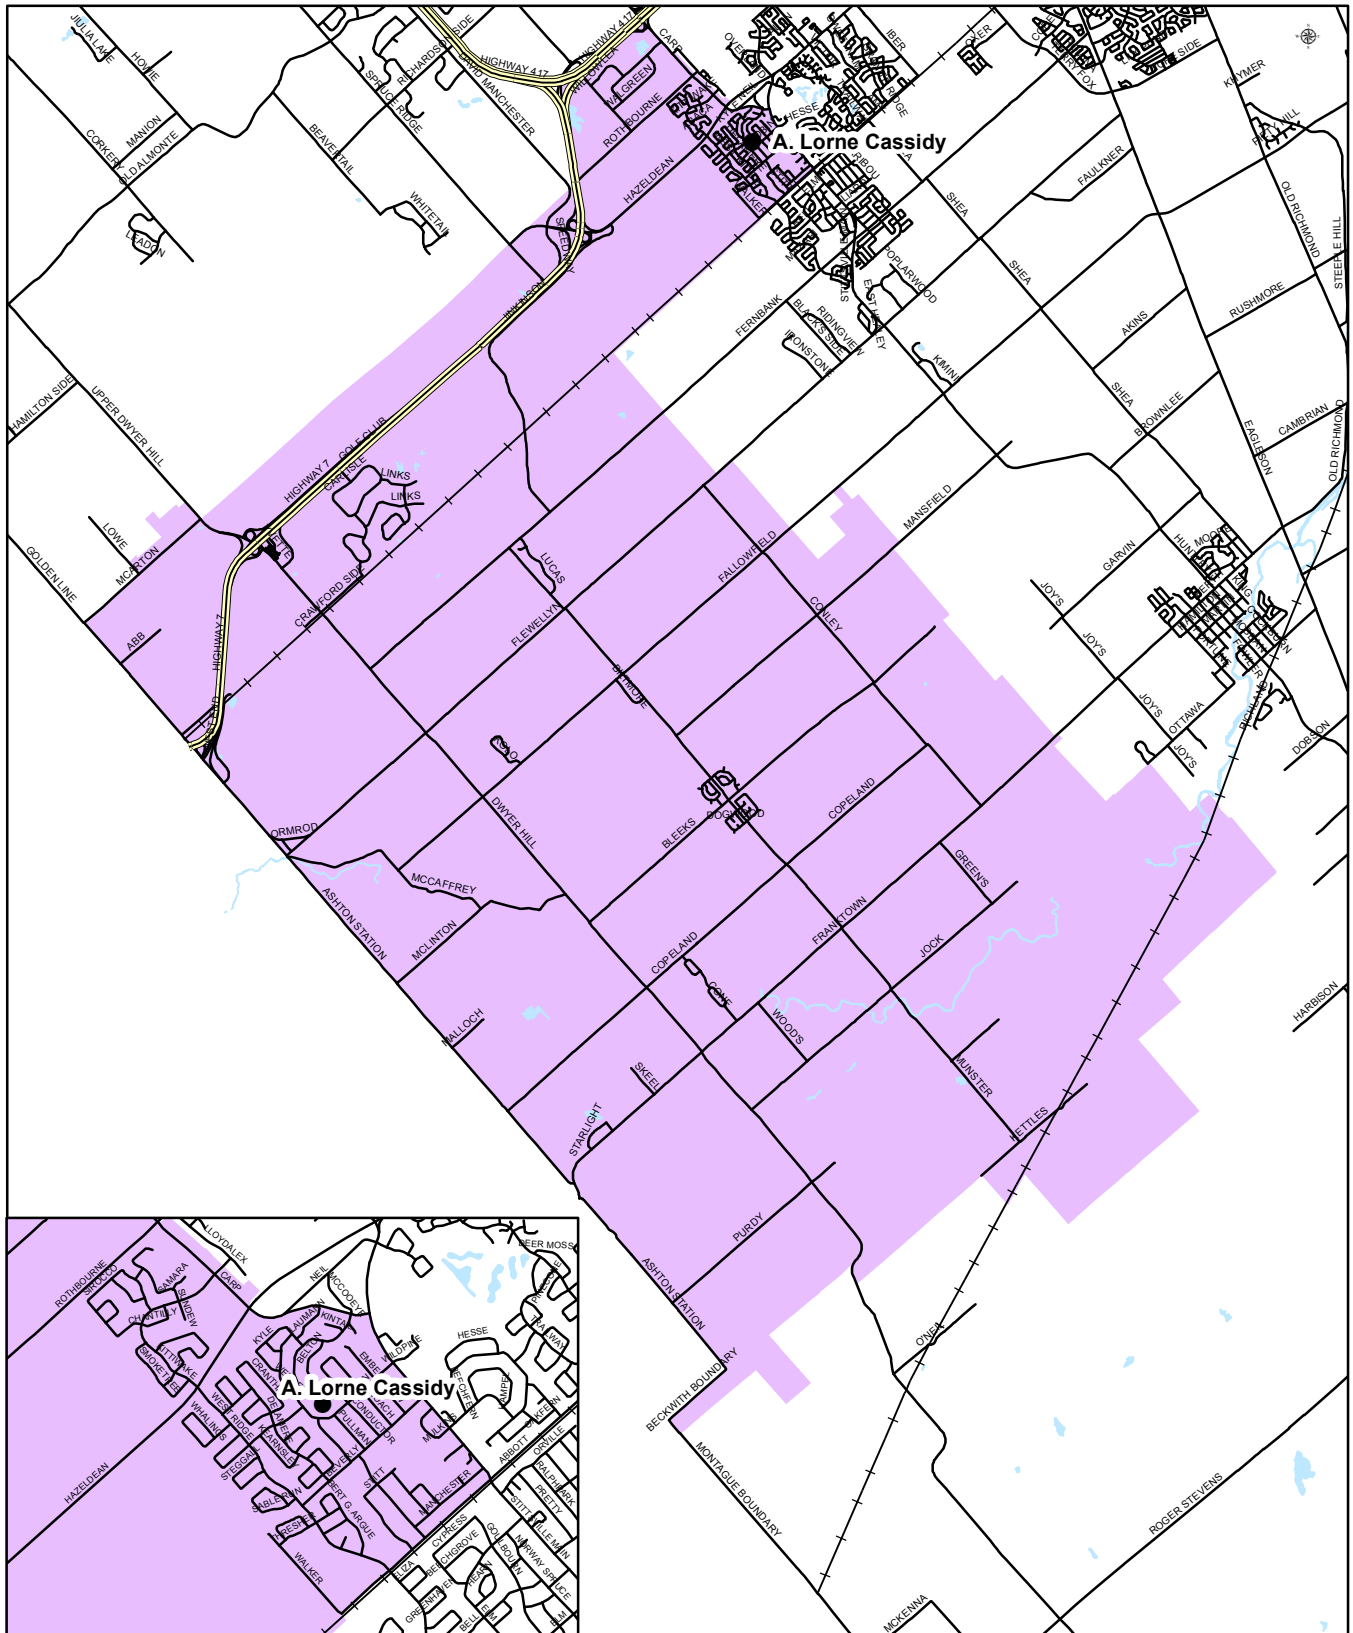

OTTAWA-CARLETON
DISTRICT SCHOOL BOARD

A.Lorne Cassidy Elementary School Junior Kindergarten to Grade 8 Early French Immersion Attendance Boundary

A.Lorne Cassidy Elementary School
27 Hobin Street
Stittsville, Ontario
K2S 1G8
(613) 831-3434

Map is for illustrative purposes only.
For further information, visit www.ocdsb.ca
September 2013