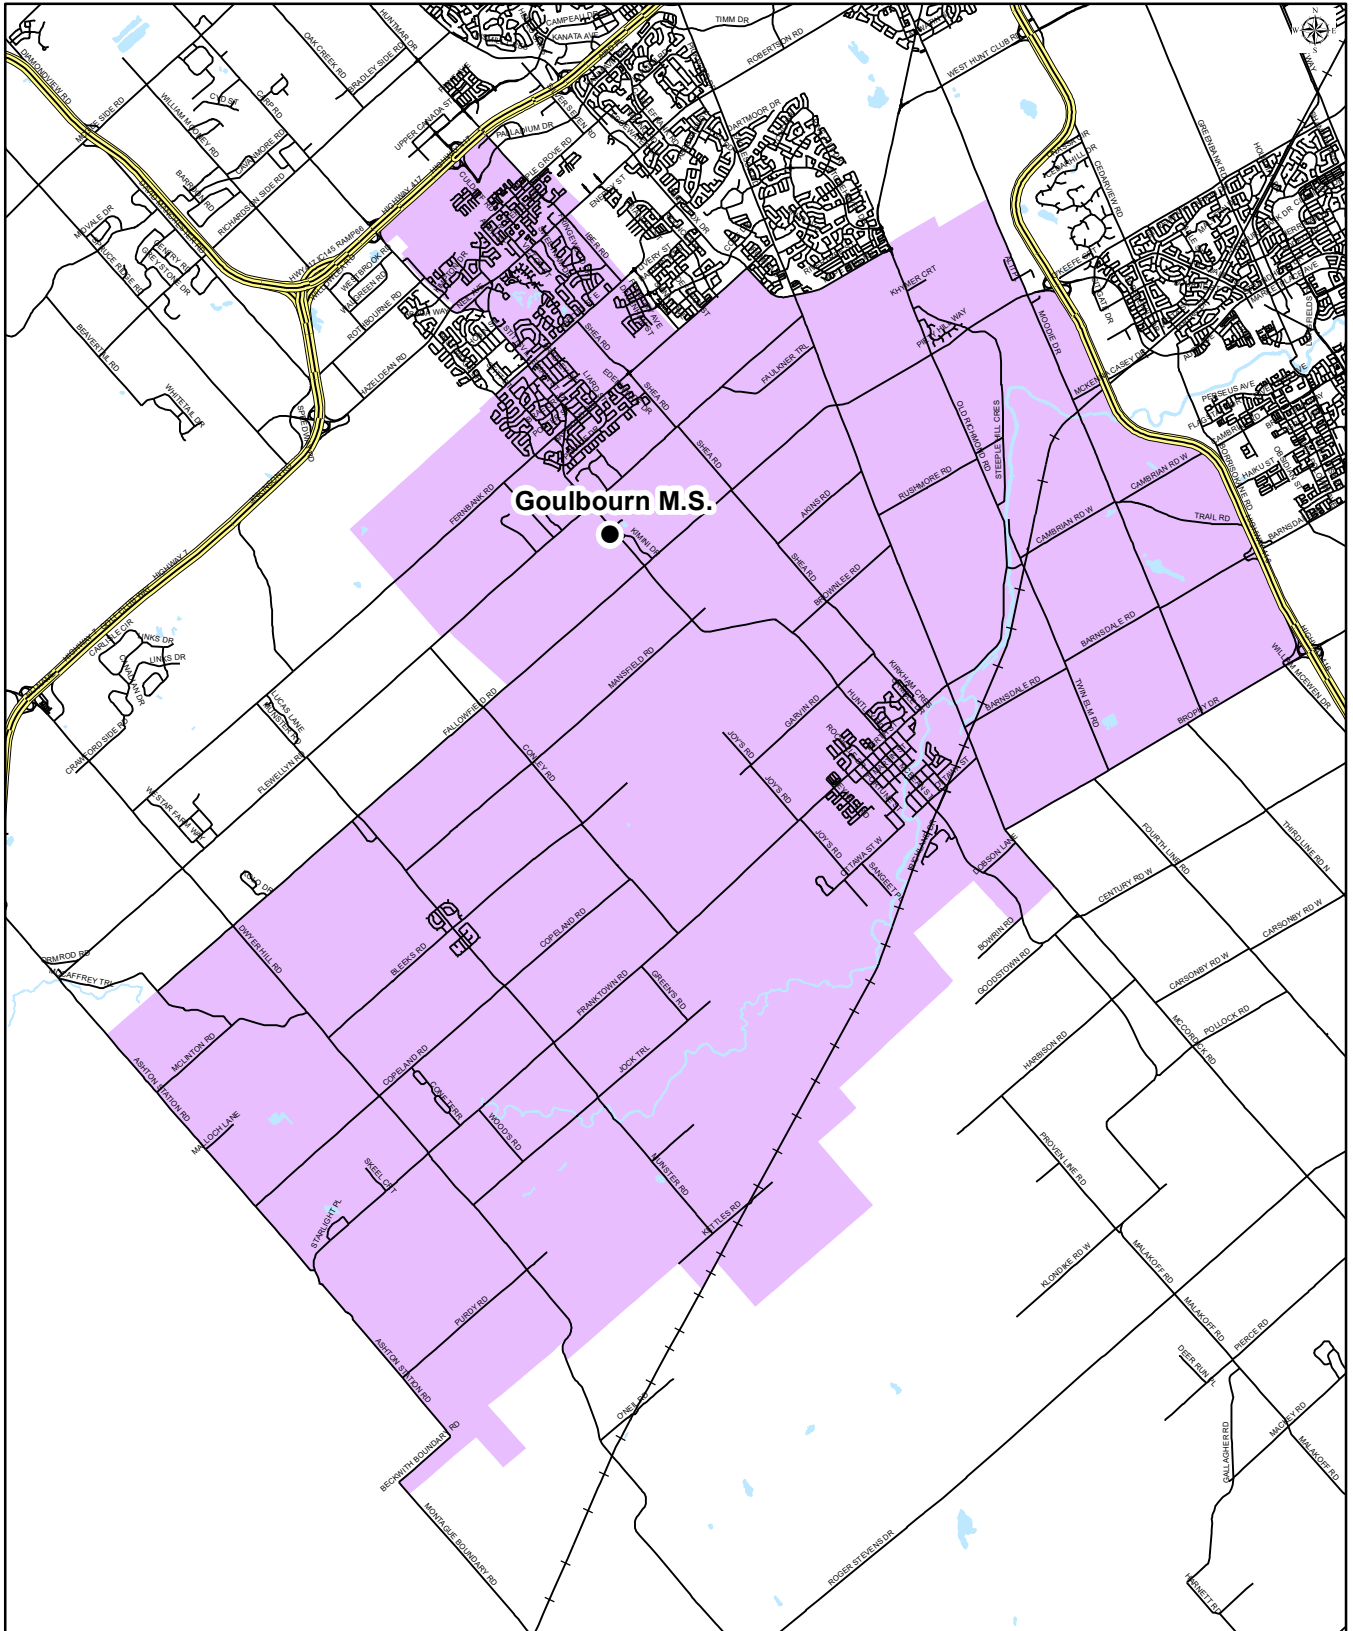

Map is for illustrative purposes only.
For further information, visit www.ocdsb.ca
September 2022

OTTAWA-CARLETON
DISTRICT SCHOOL BOARD

GOULBOURN MIDDLE SCHOOL

Grade 7 to 8
English Program with Core French Attendance Boundary