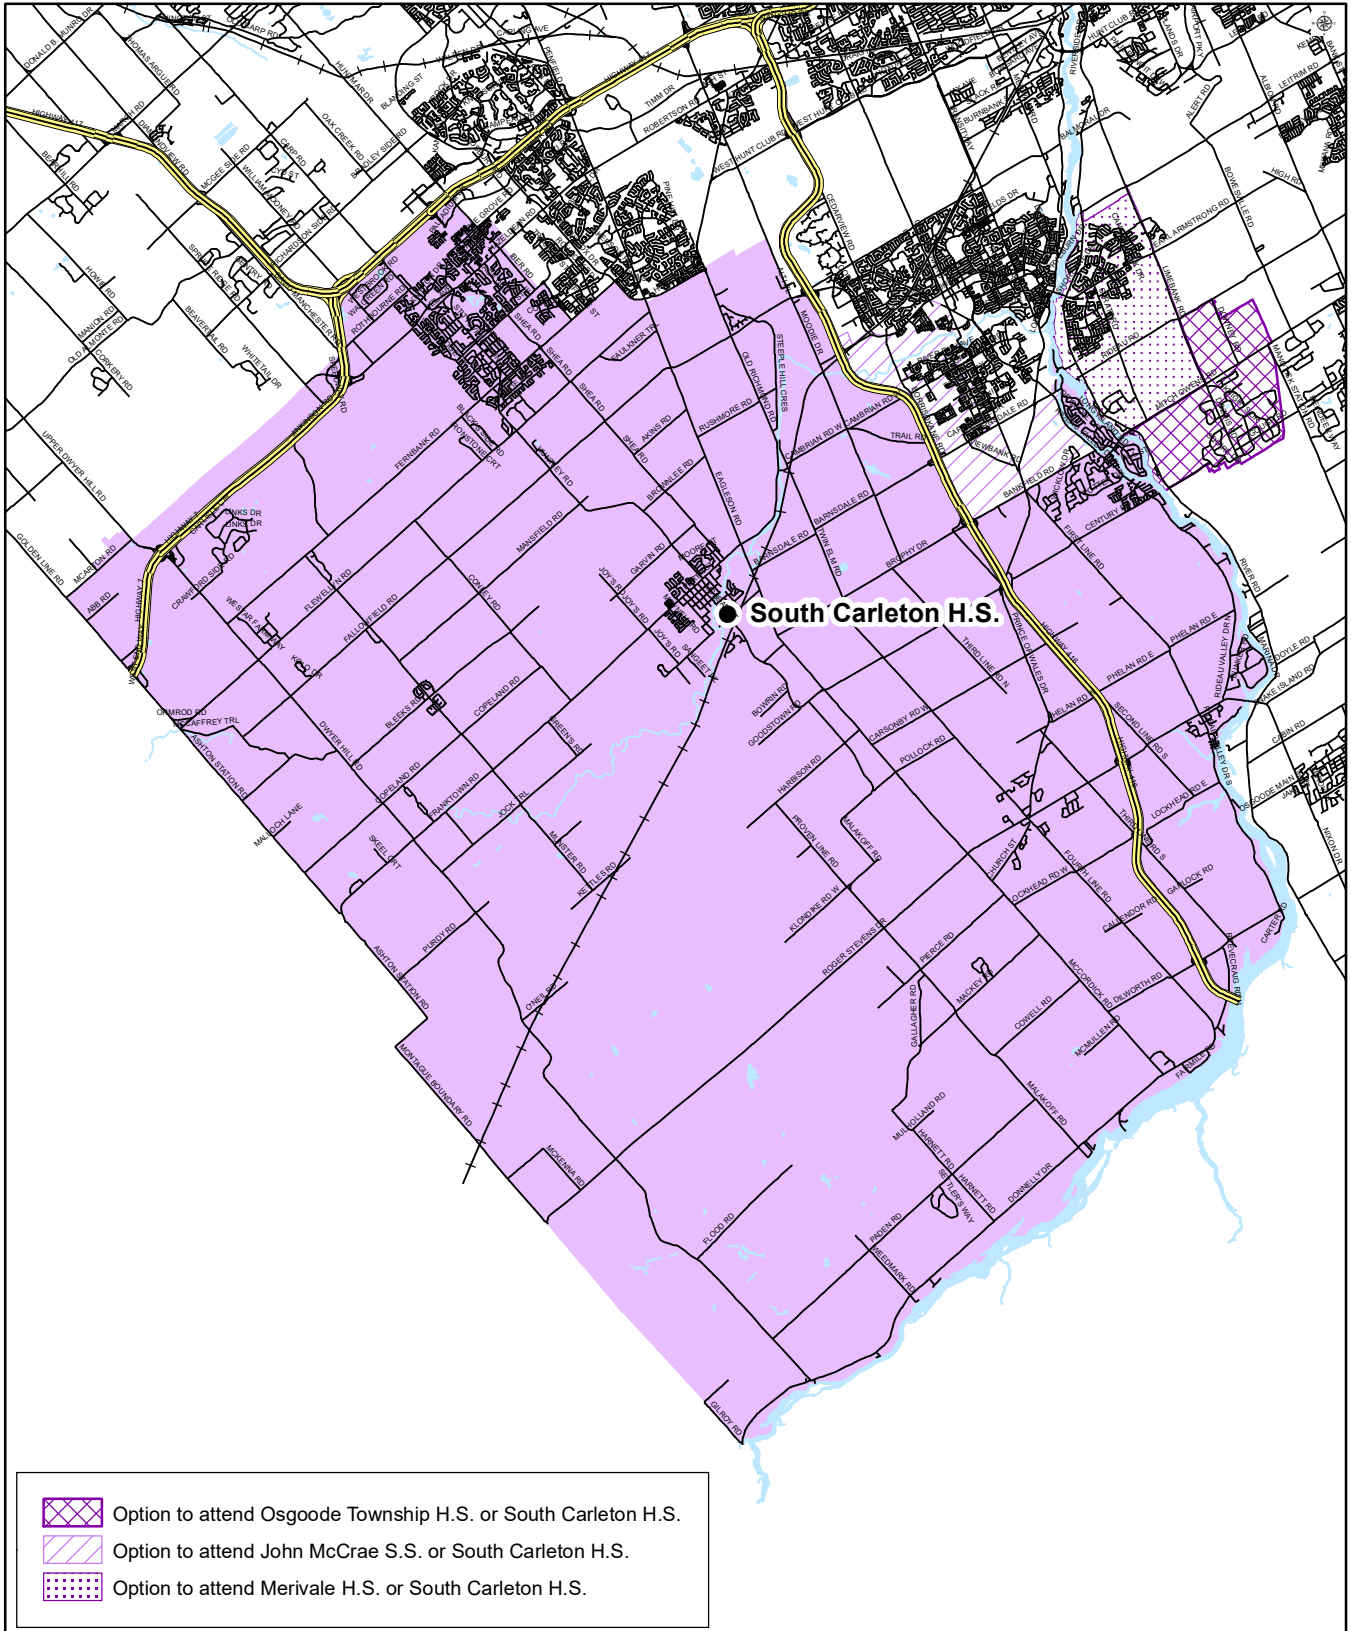

SOUTH CARLETON HIGH SCHOOL
Grade 9 to 12
English and Immersion Attendance Boundary

OTTAWA-CARLETON
DISTRICT SCHOOL BOARD

South Carleton High School
3673 McBean Street
Richmond, Ontario
K0A 2Z0
(613) 838-2212

Map is for illustrative purposes only.
For further information, visit www.ocdsb.ca
September 2022