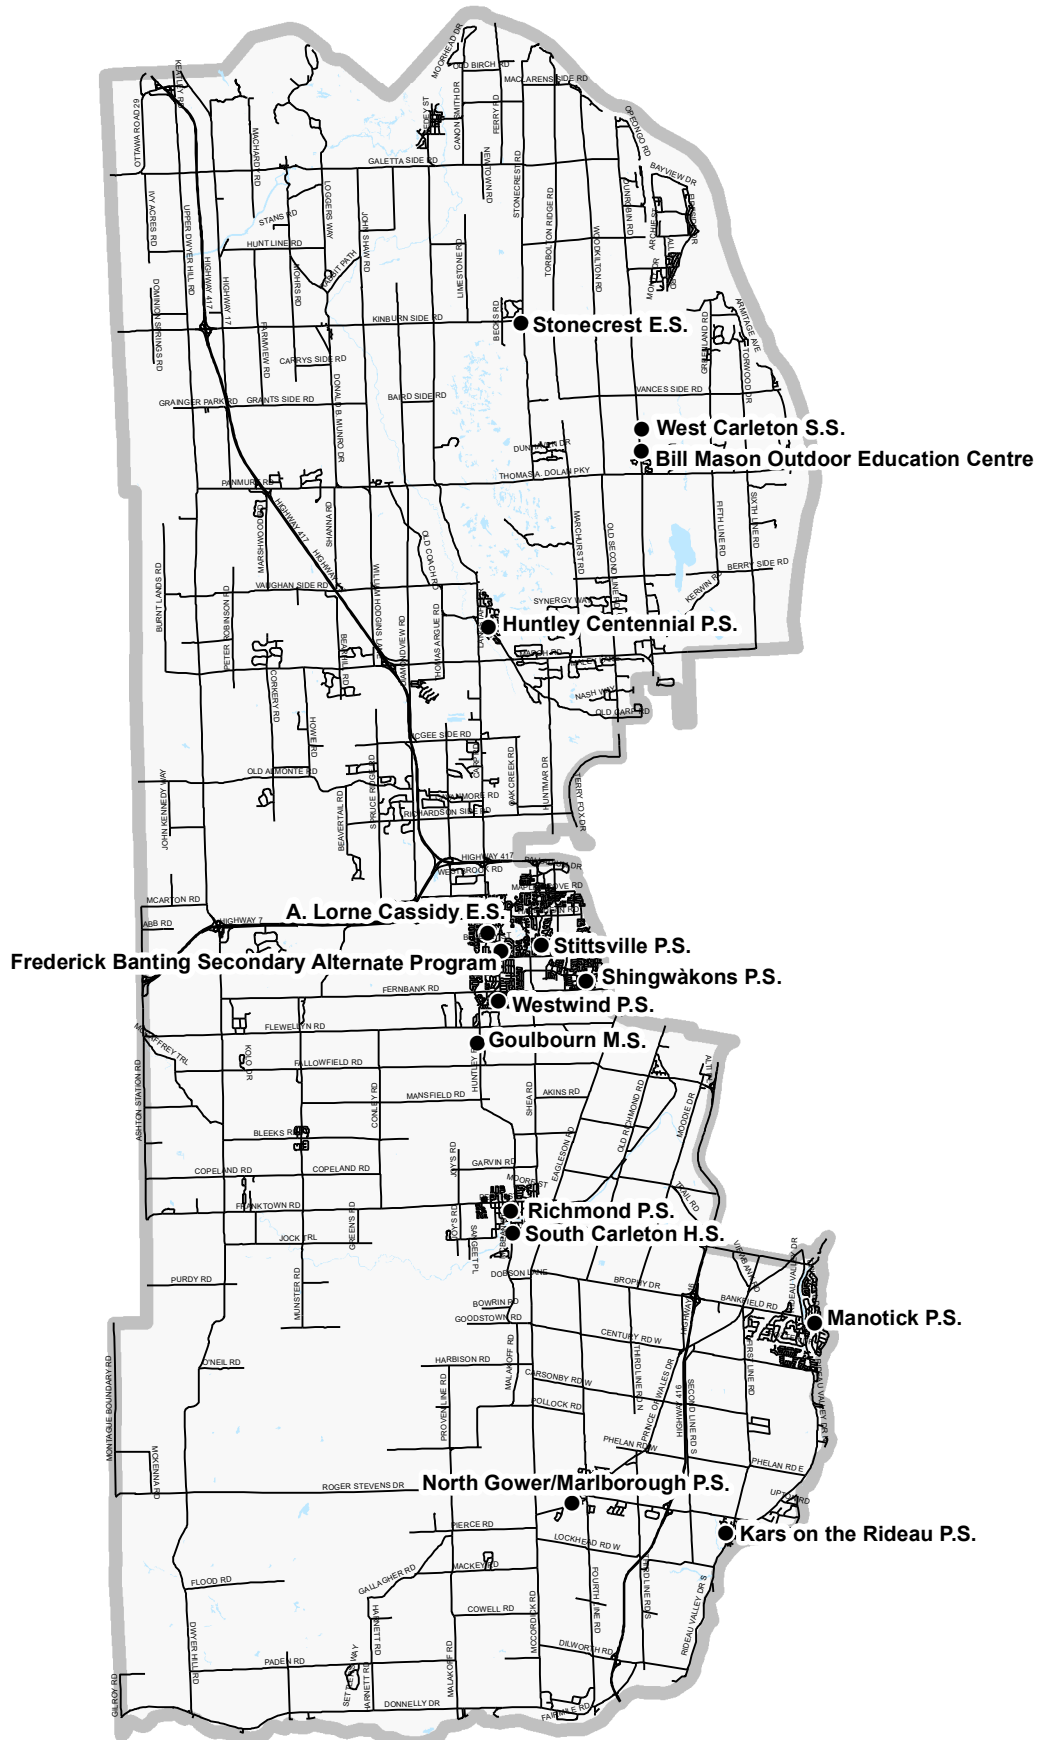

OCDSB Trustee Zone 1

West Carleton-March/Stittsville/Rideau-Jock