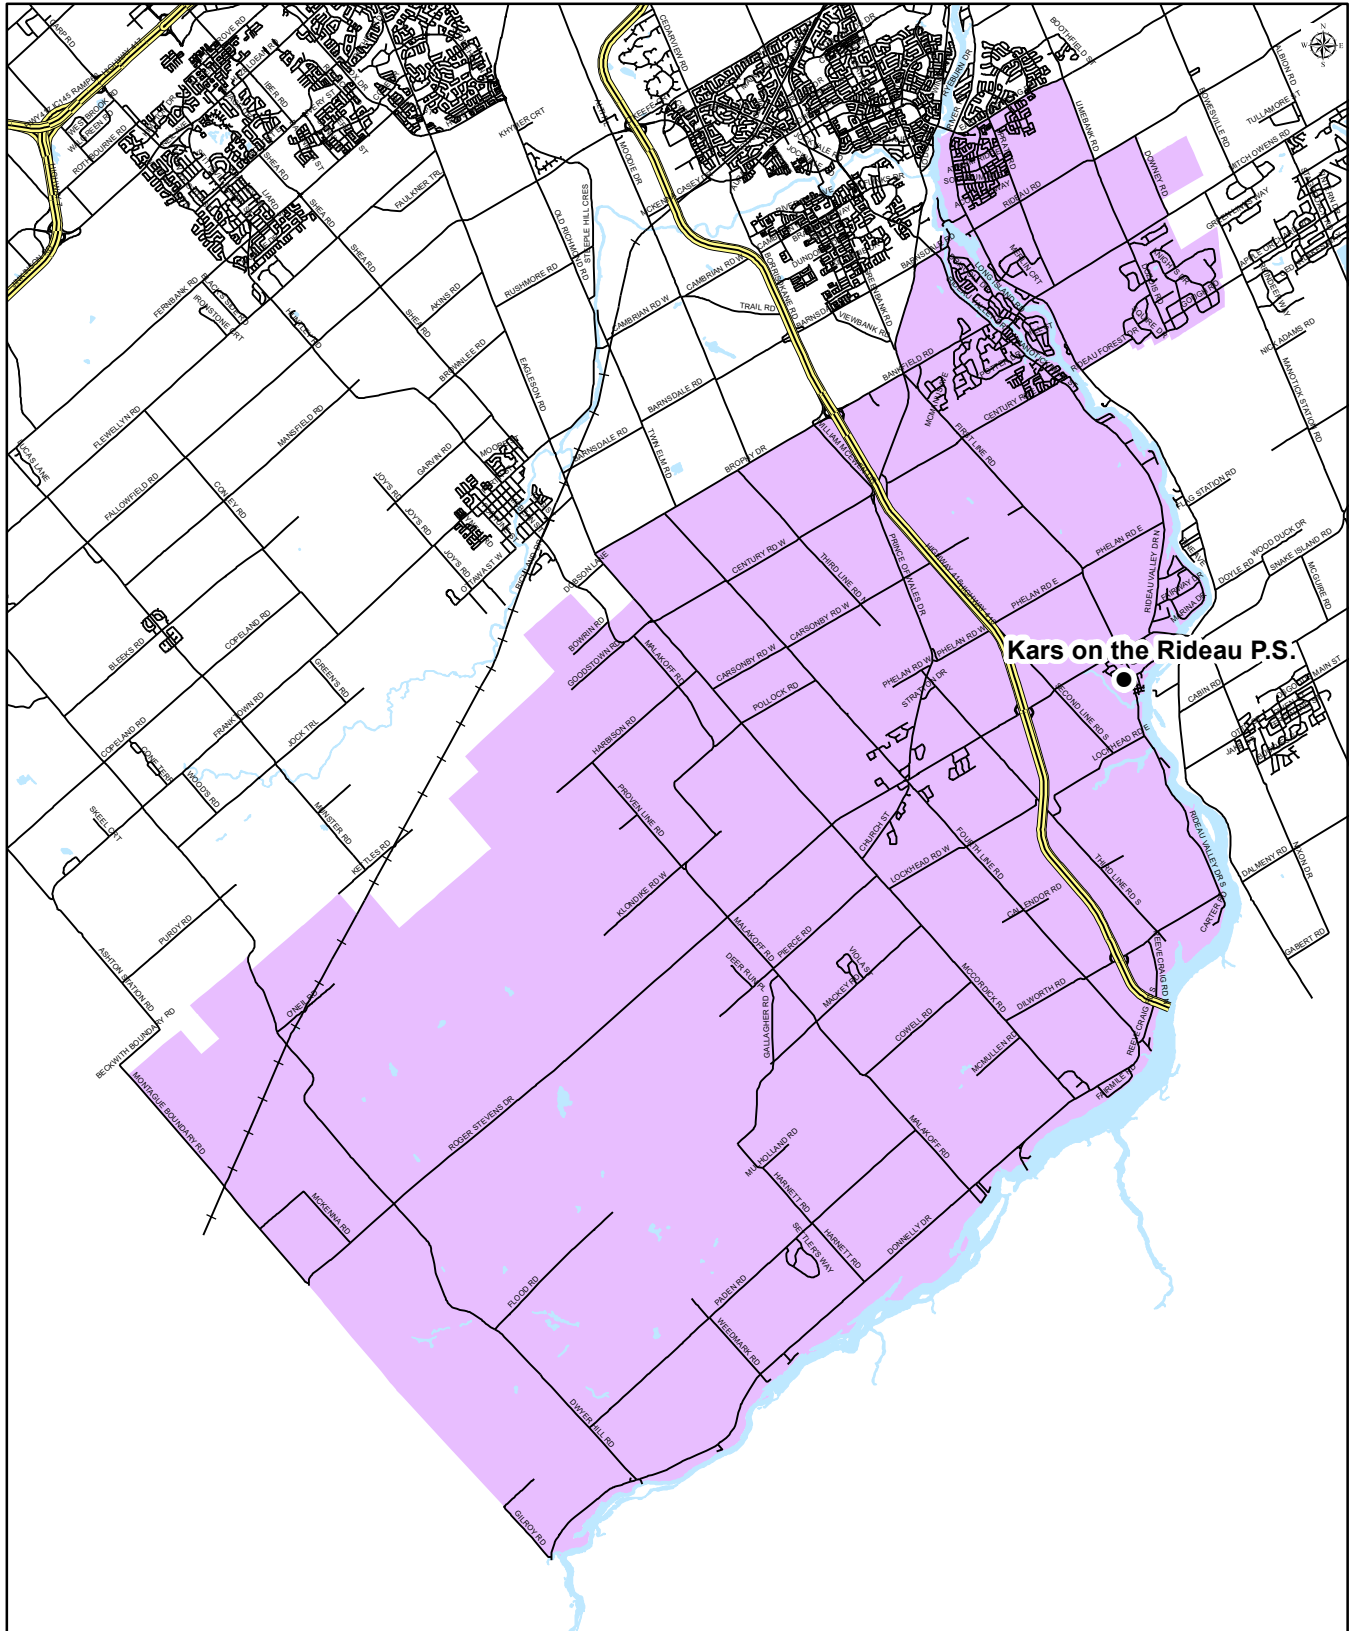

Map is for illustrative purposes only.
For further information, visit www.ocdsb.ca
September 2018

KARS ON THE RIDEAU PUBLIC SCHOOL

Grade 7 to 8

English Program with Core French and Early French Immersion Attendance Boundary