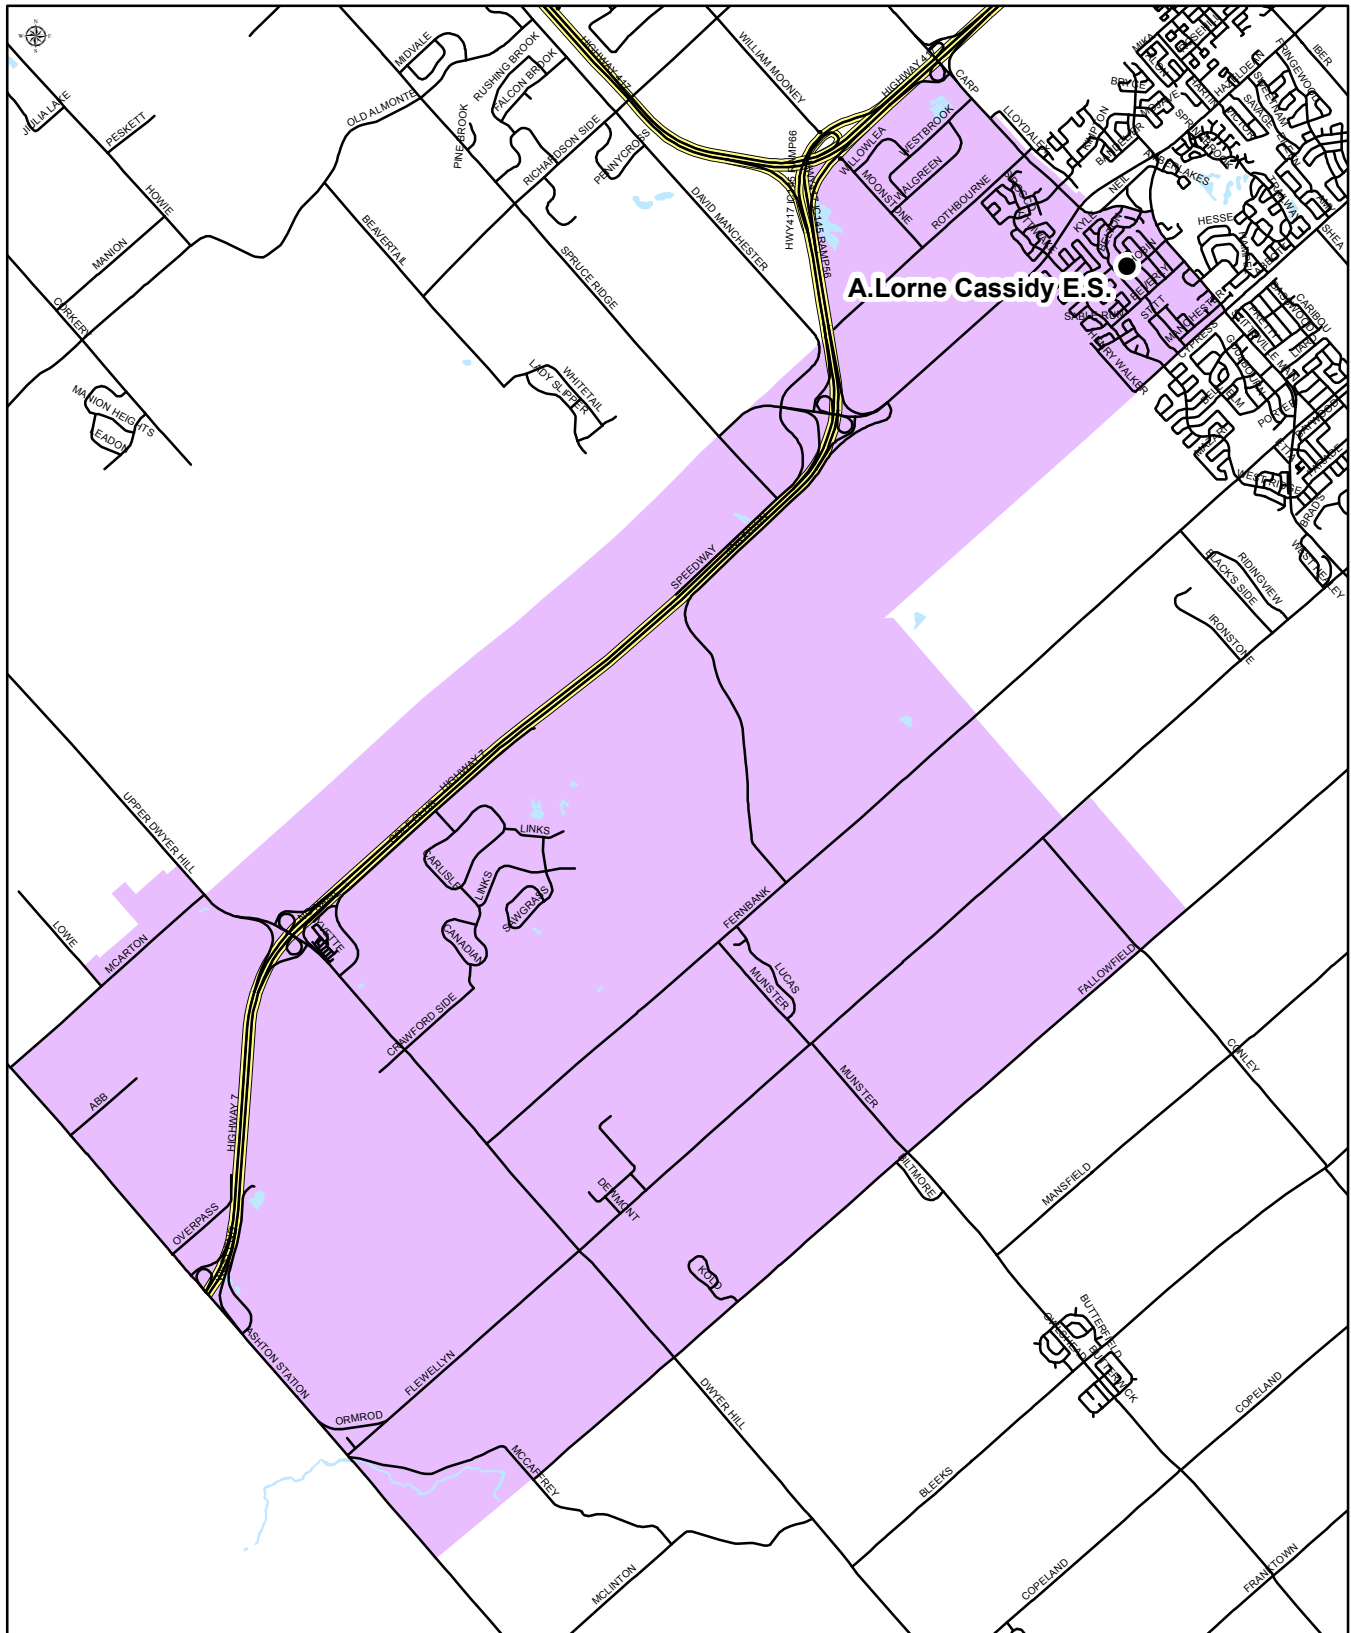

OTTAWA-CARLETON
DISTRICT SCHOOL BOARD

A.Lorne Cassidy Elementary School Junior Kindergarten to Grade 8 English Program with Core French Attendance Boundary

A.Lorne Cassidy Elementary School
27 Hobin Street
Stittsville, Ontario
K2S 1G8
(613) 831-3434

Map is for illustrative purposes only.
For further information, visit www.ocdsb.ca
September 2017