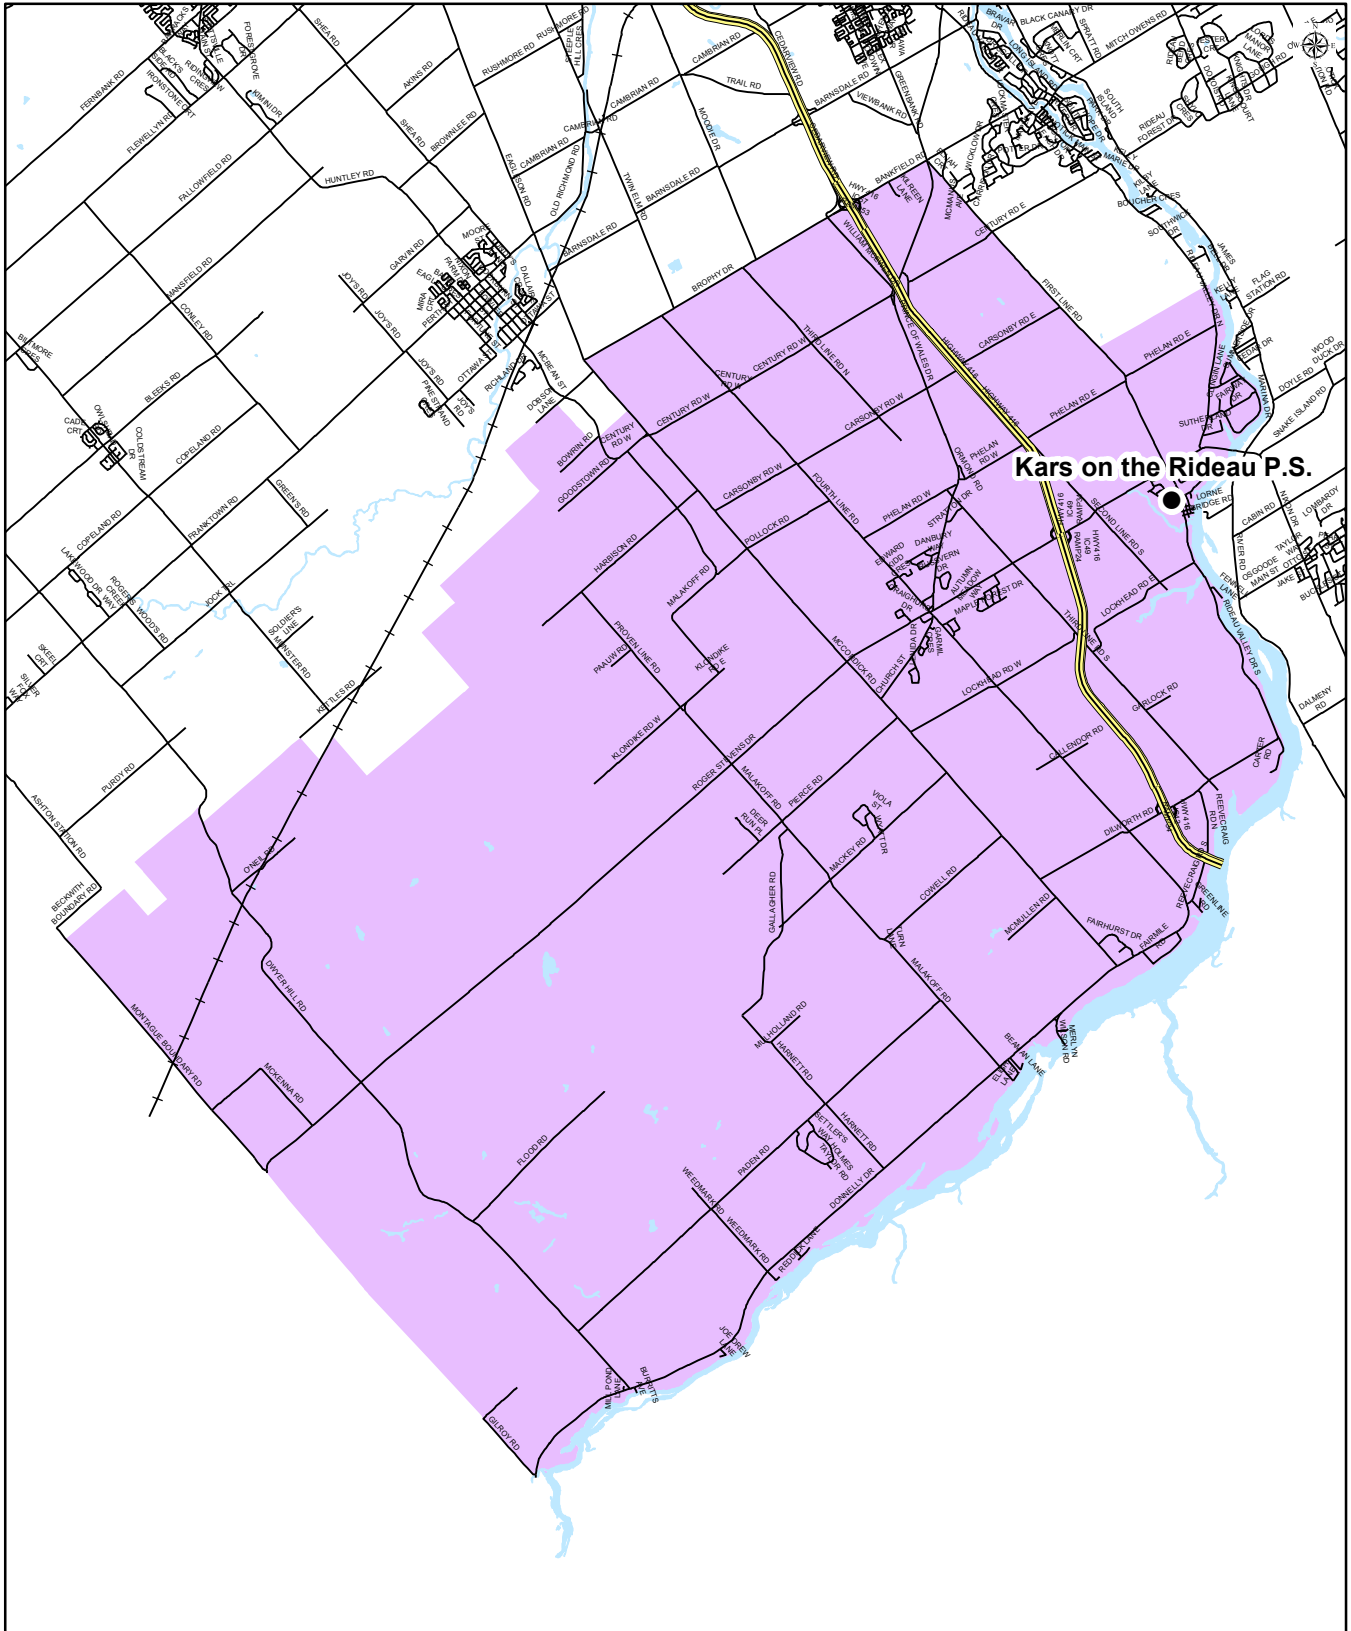

OTTAWA-CARLETON
DISTRICT SCHOOL BOARD

KARS ON THE RIDEAU PUBLIC SCHOOL

Junior Kindergarten to Grade 5

Early French Immersion Attendance Boundary

Kars on the Rideau Public School
6680 Dorack Drive
Kars, Ontario
K0A 2E0
(613) 489-2024

Map is for illustrative purposes only.
For further information, visit www.ocdsb.ca
September 2018