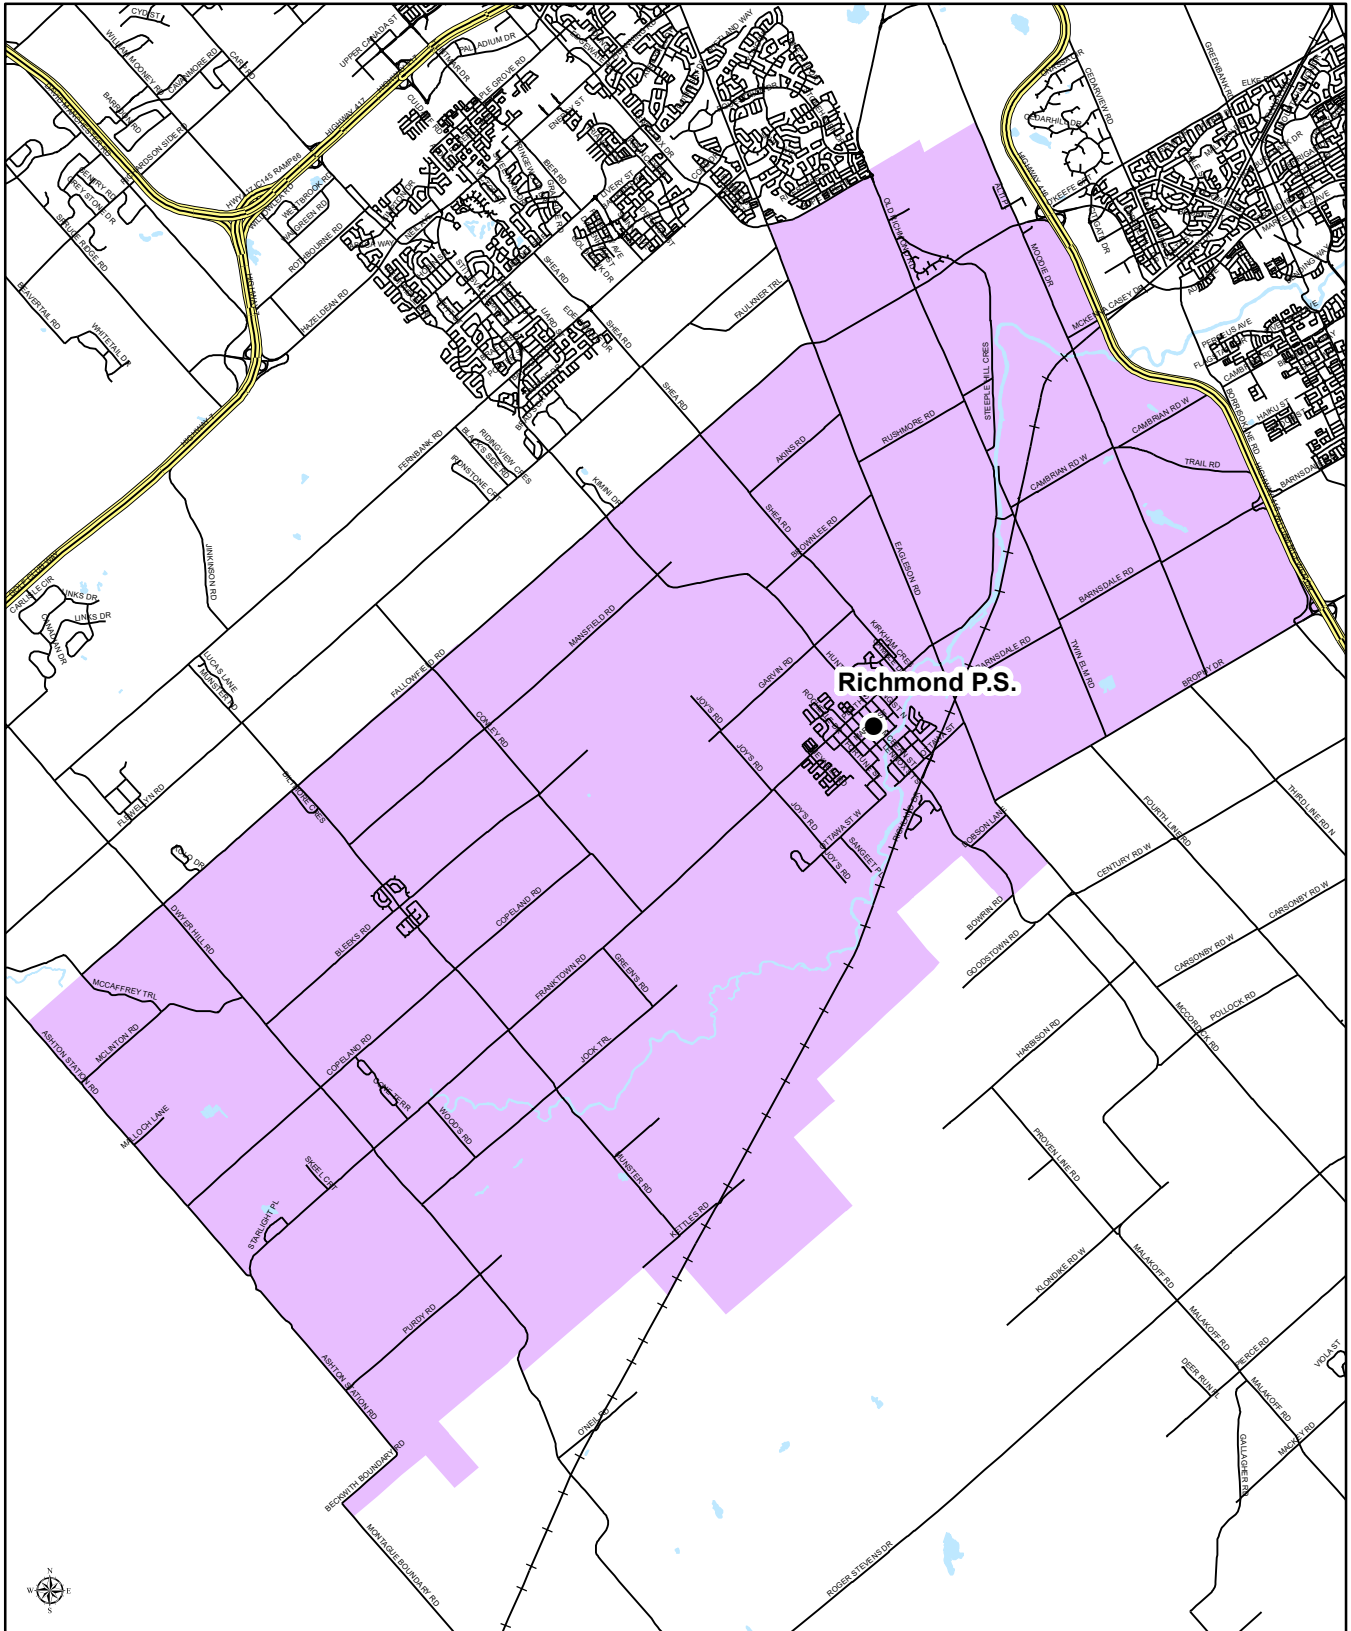

OTTAWA-CARLETON
DISTRICT SCHOOL BOARD

RICHMOND PUBLIC SCHOOL

Junior Kindergarten to Grade 5
English Program with Core French Attendance Boundary

Richmond Public School
3499 McBean Street
Richmond, Ontario
K0A 2Z0
(613) 838-2371

Map is for illustrative purposes only.
For further information, visit www.ocdsb.ca
September 2022