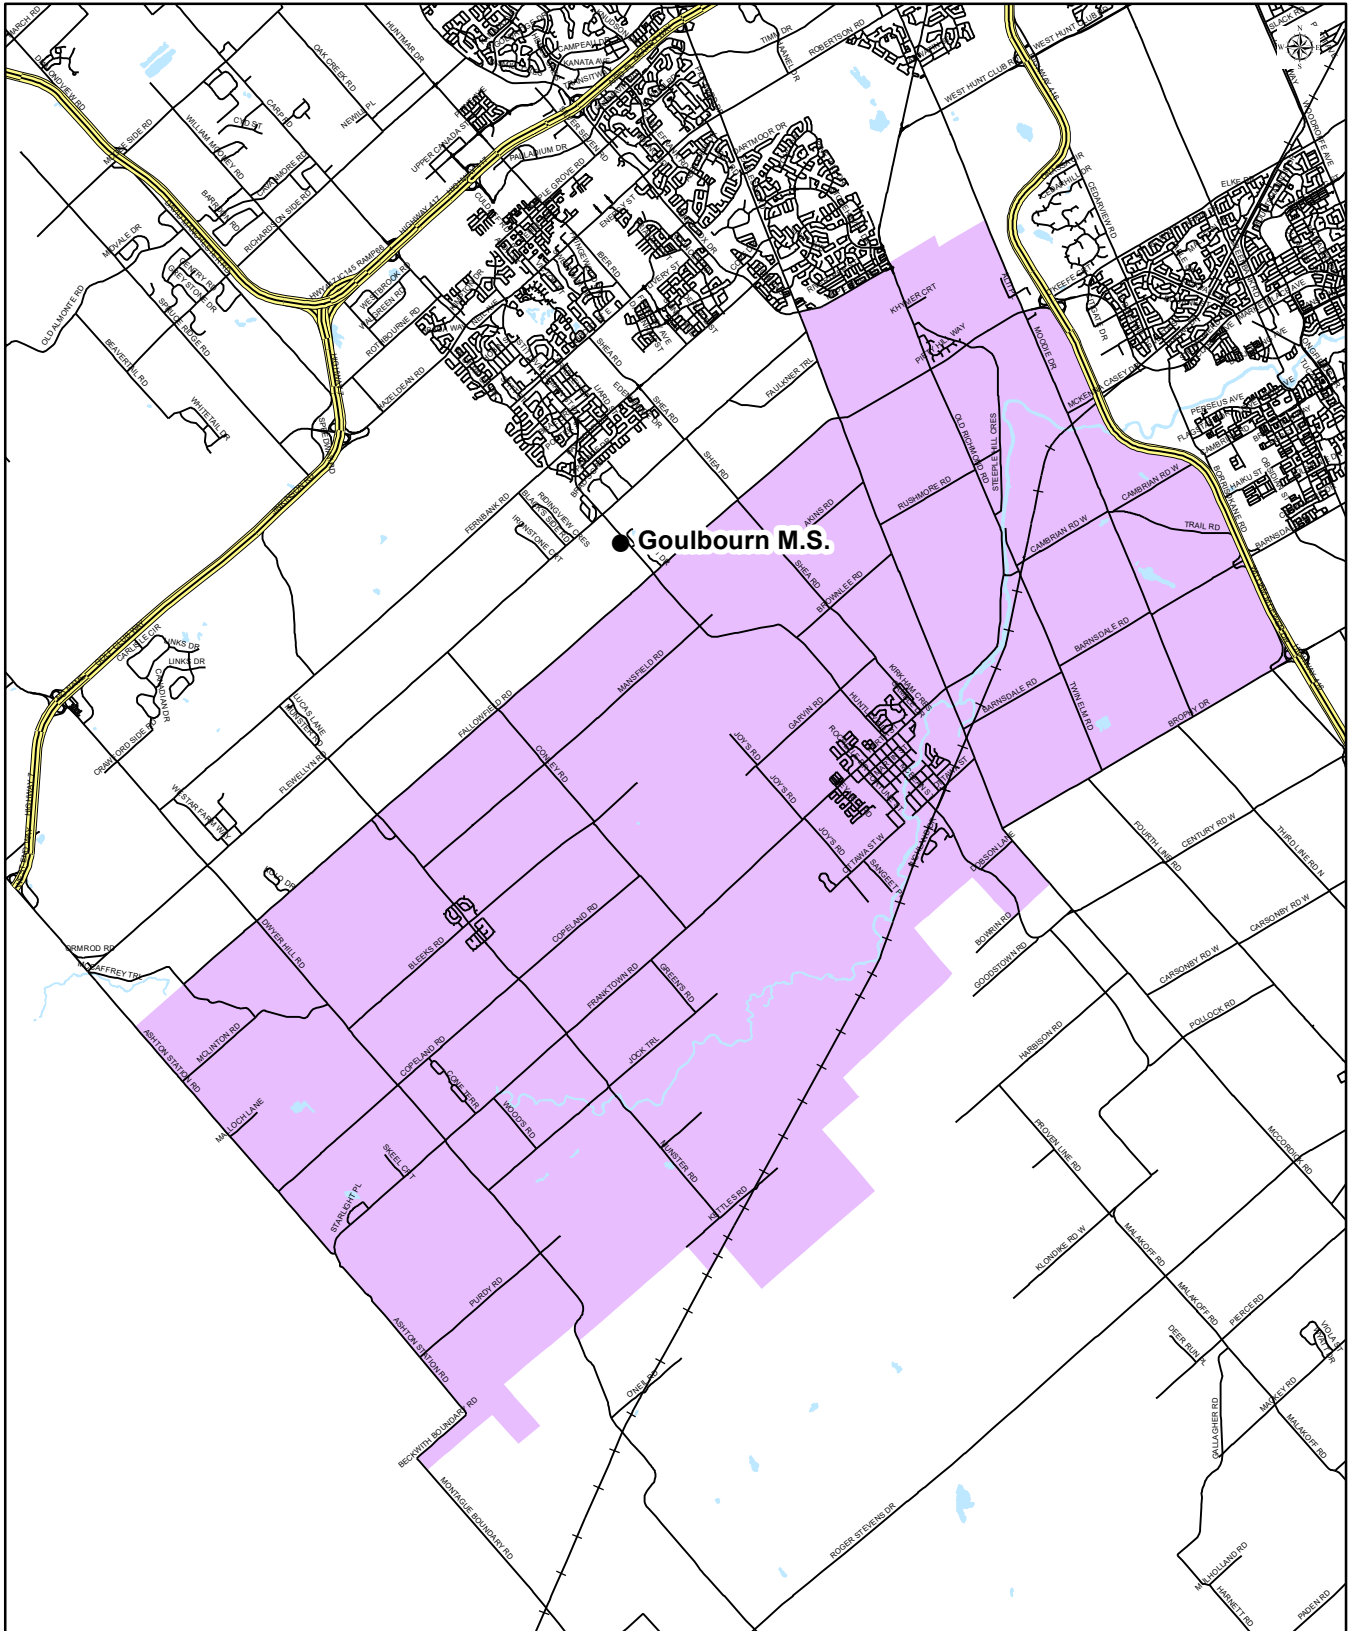

OTTAWA-CARLETON
DISTRICT SCHOOL BOARD

GOULBOURN MIDDLE SCHOOL

Grade 6 to 8

Middle French Immersion Attendance Boundary

Goulbourn Middle School
2176 Huntley Road
Stittsville, Ontario
K2S 1B8
(613) 836-1312

Map is for illustrative purposes only.
For further information, visit www.ocdsb.ca
September 2022