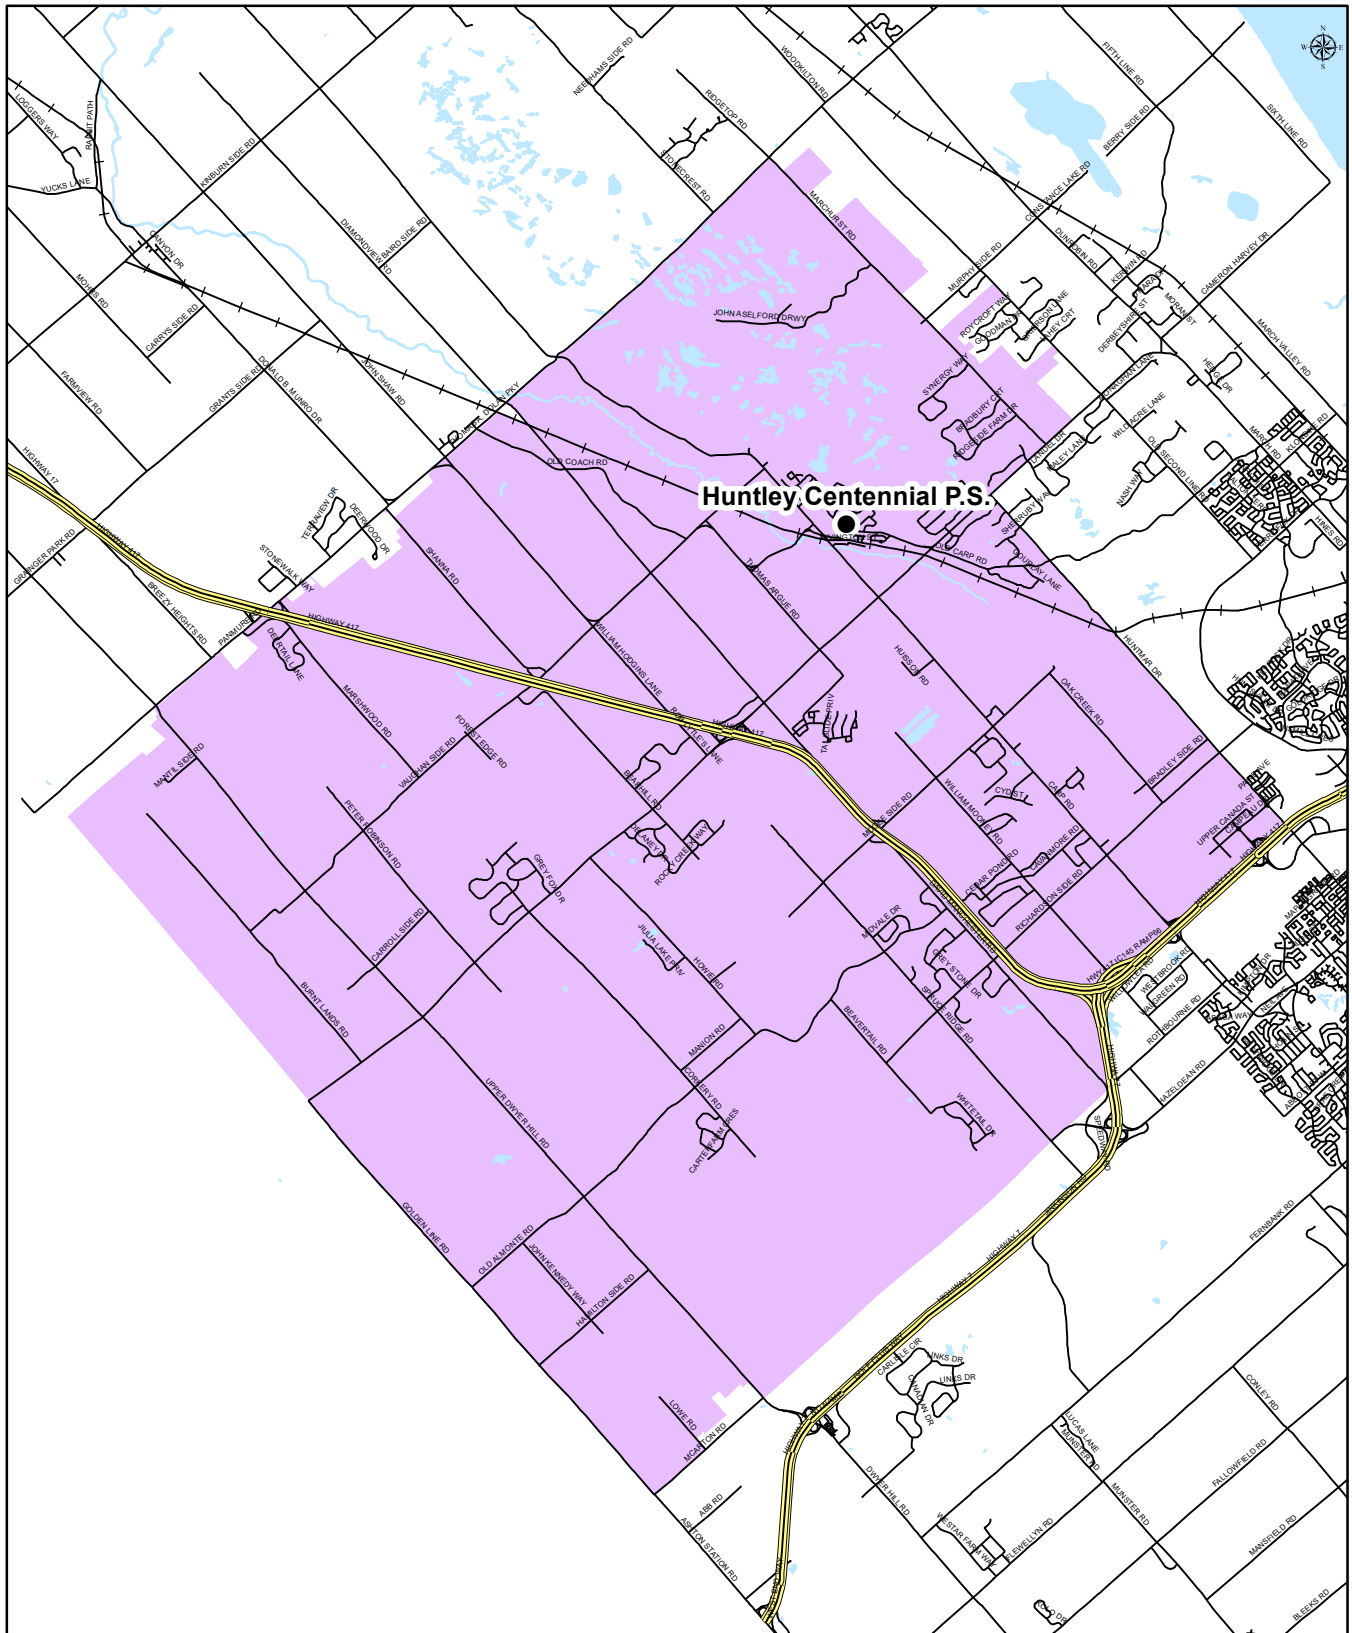

Map is for illustrative purposes only.
For further information, visit www.ocdsb.ca
September 2022

HUNTLEY CENTENNIAL PUBLIC SCHOOL

Junior Kindergarten to Grade 8

English Program with Core French and Early French Immersion Attendance Boundary