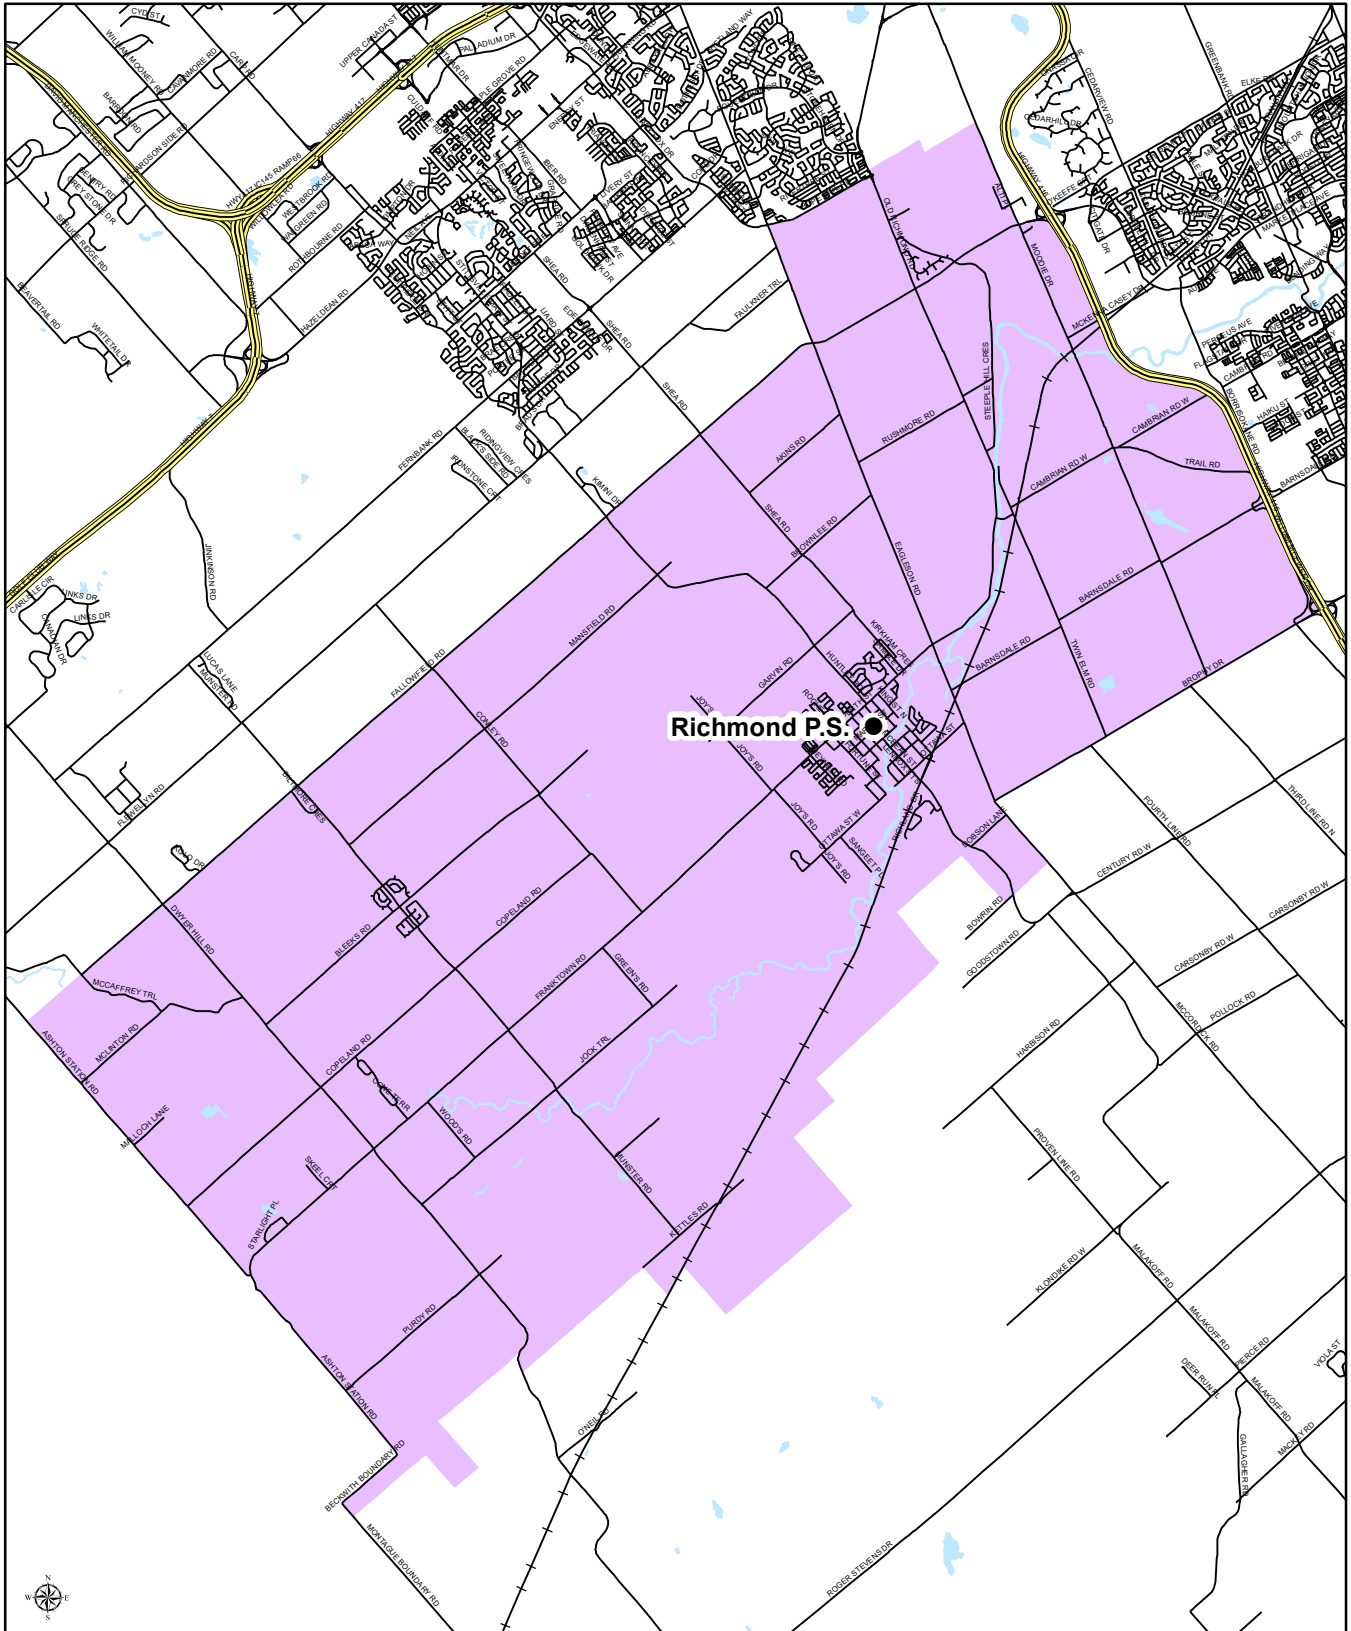

RICHMOND PUBLIC SCHOOL

Grade 4 to 5

Middle French Immersion Attendance Boundary

Richmond Public School
3499 McBean Street
Richmond, Ontario
K0A 2Z0
(613) 838-2371

Map is for illustrative purposes only.
For further information, visit www.ocdsb.ca
September 2022