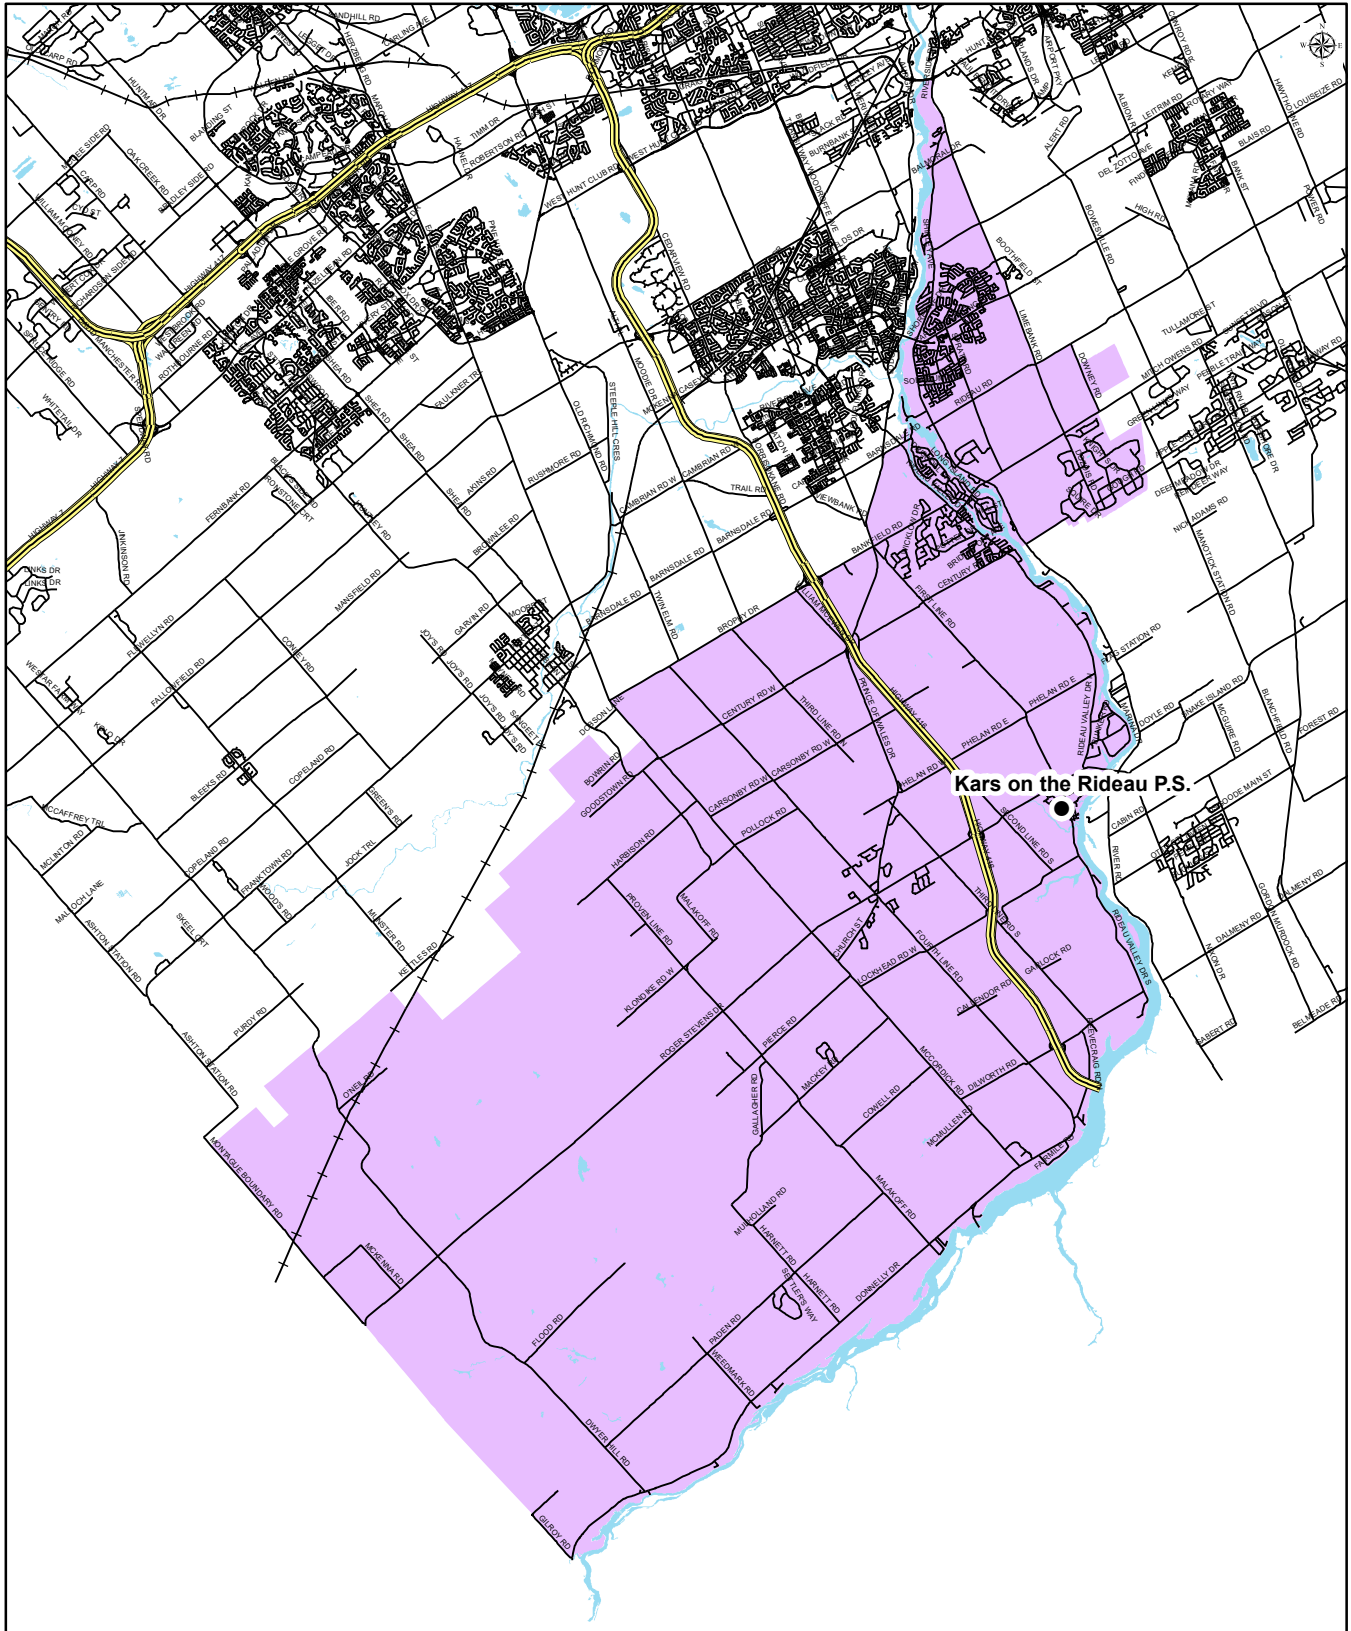

KARS ON THE RIDEAU PUBLIC SCHOOL

Grade 4 to 8

Middle French Immersion Attendance Boundary

Kars On The Rideau Public School
6680 Dorack Drive
Kars, Ontario
K0A 2E0
(613) 489-2024

Map is for illustrative purposes only.
For further information, visit www.ocdsb.ca
September 2022