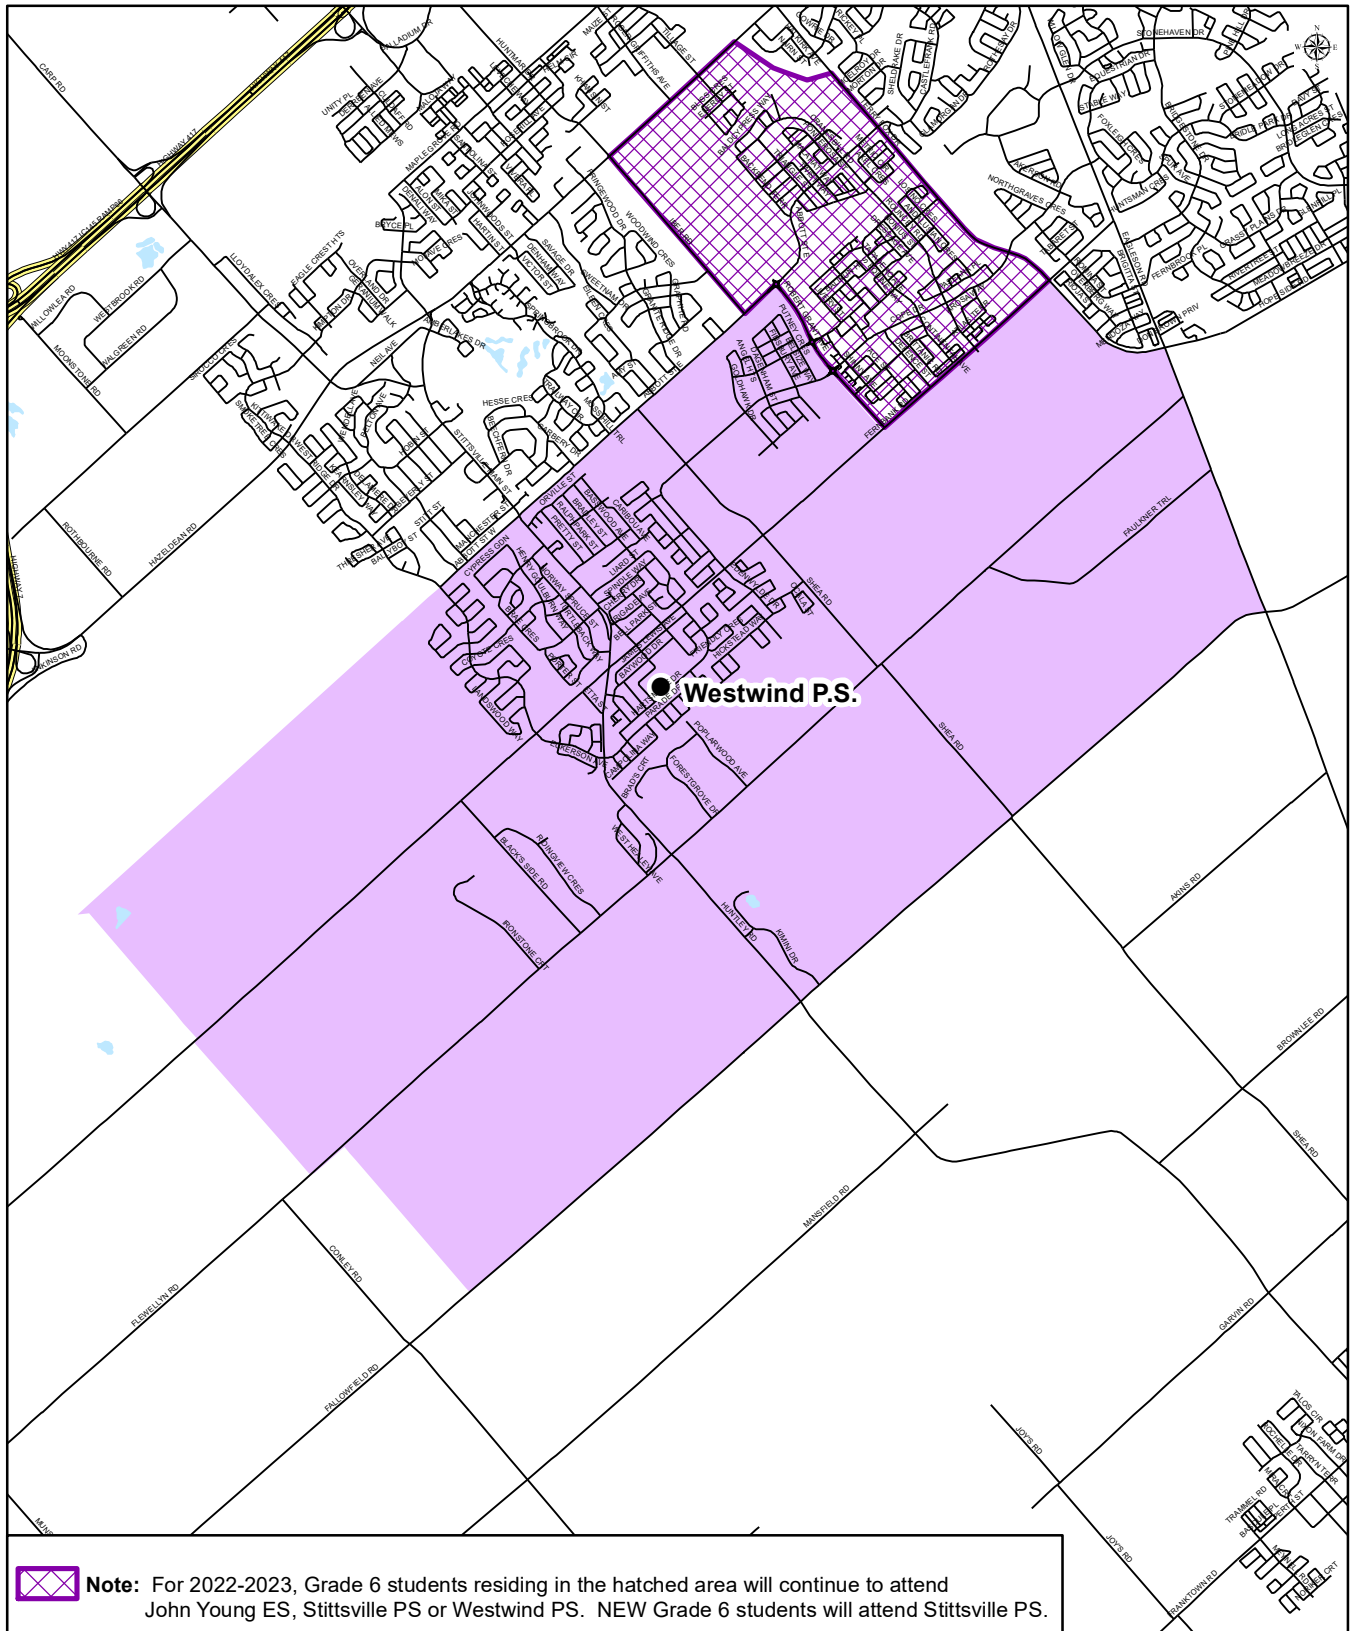

Map is for illustrative purposes only.
For further information, visit www.ocdsb.ca
April 2021

OTTAWA-CARLETON
DISTRICT SCHOOL BOARD

WESTWIND PUBLIC SCHOOL

Junior Kindergarten to Grade 6
English Program with Core French Attendance Boundary