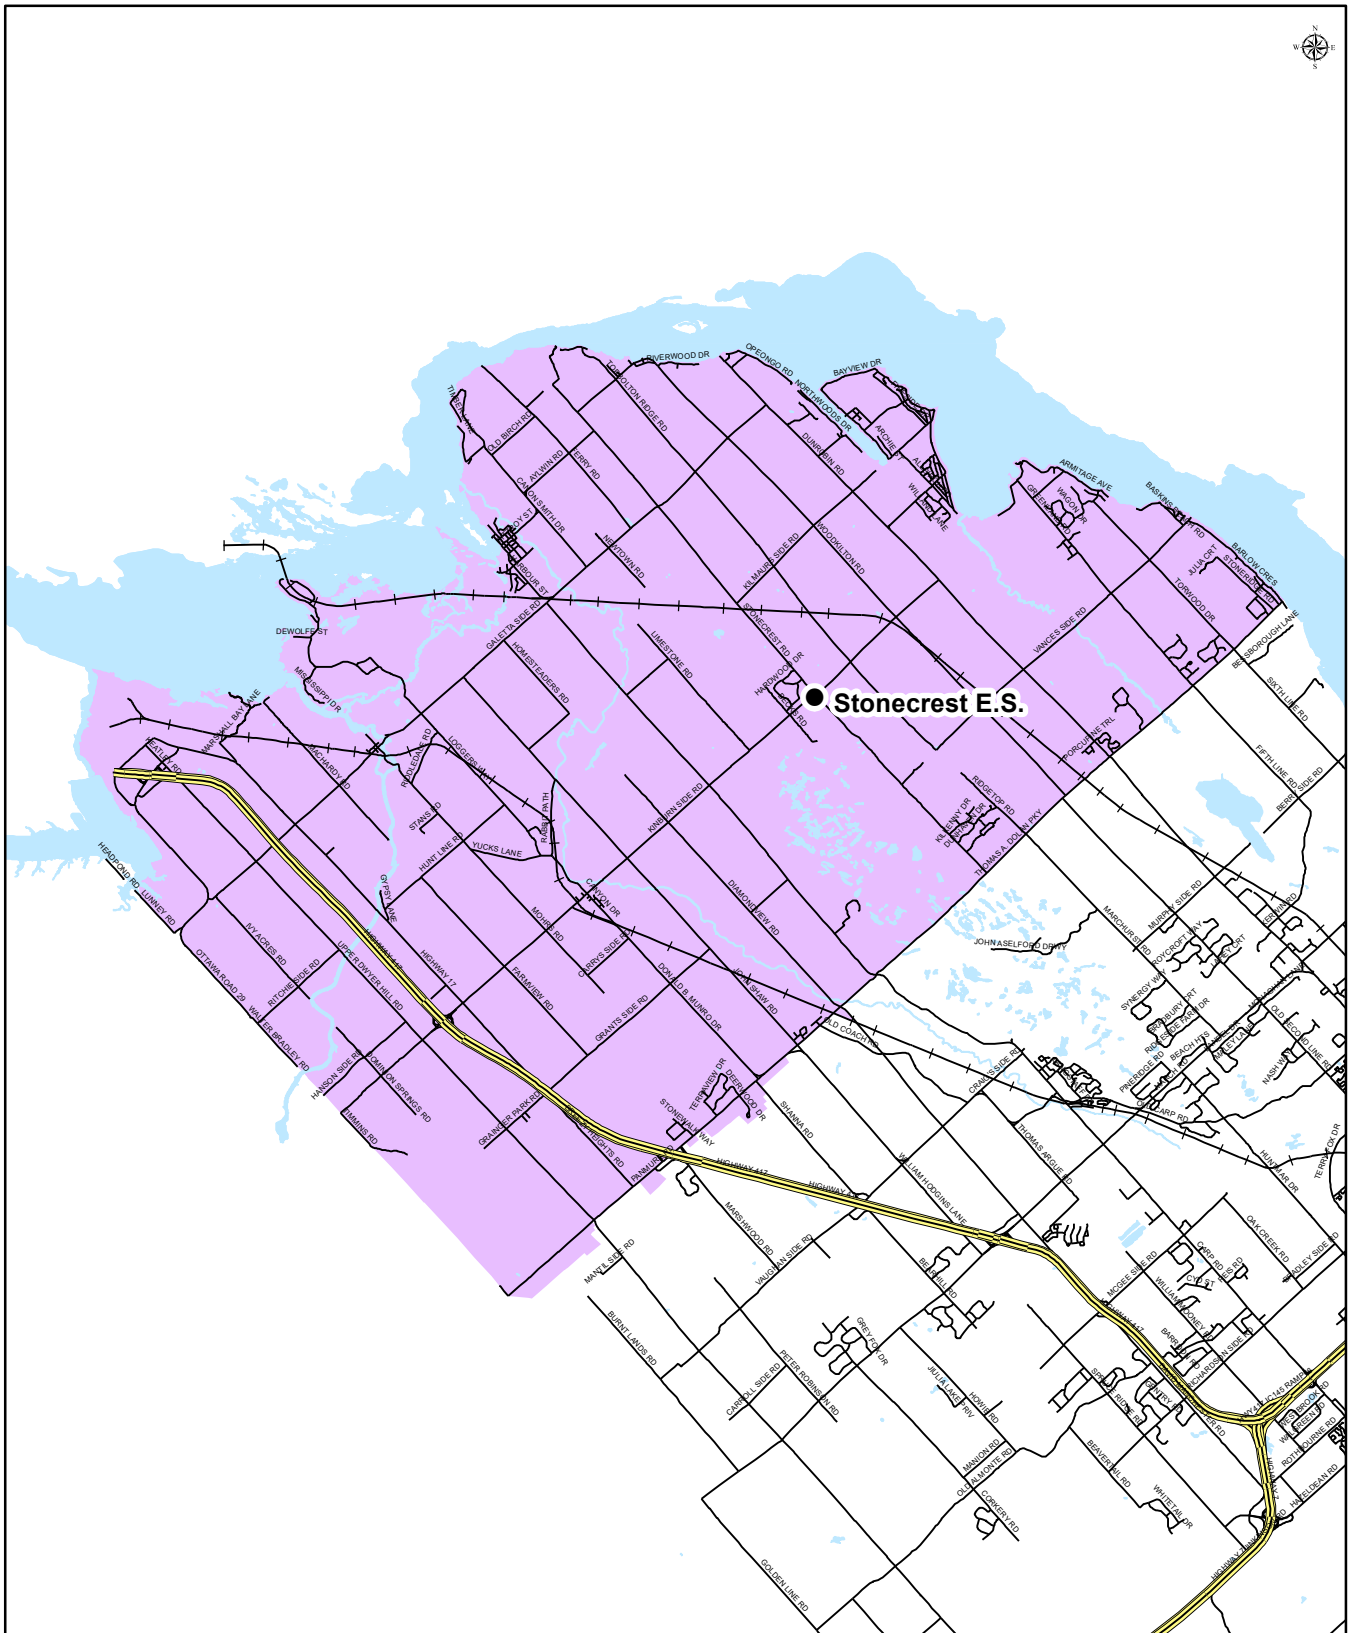

STONECREST ELEMENTARY SCHOOL
Junior Kindergarten to Grade 8

OTTAWA-CARLETON
DISTRICT SCHOOL BOARD

English Program with Core French and Early French Immersion Attendance Boundary

Stonecrest Elementary School
3791 Stonecrest Road
Woodlawn, Ontario
K0A 3M0
(613) 832-5527

Map is for illustrative purposes only.
For further information, visit www.ocdsb.ca
April 2021