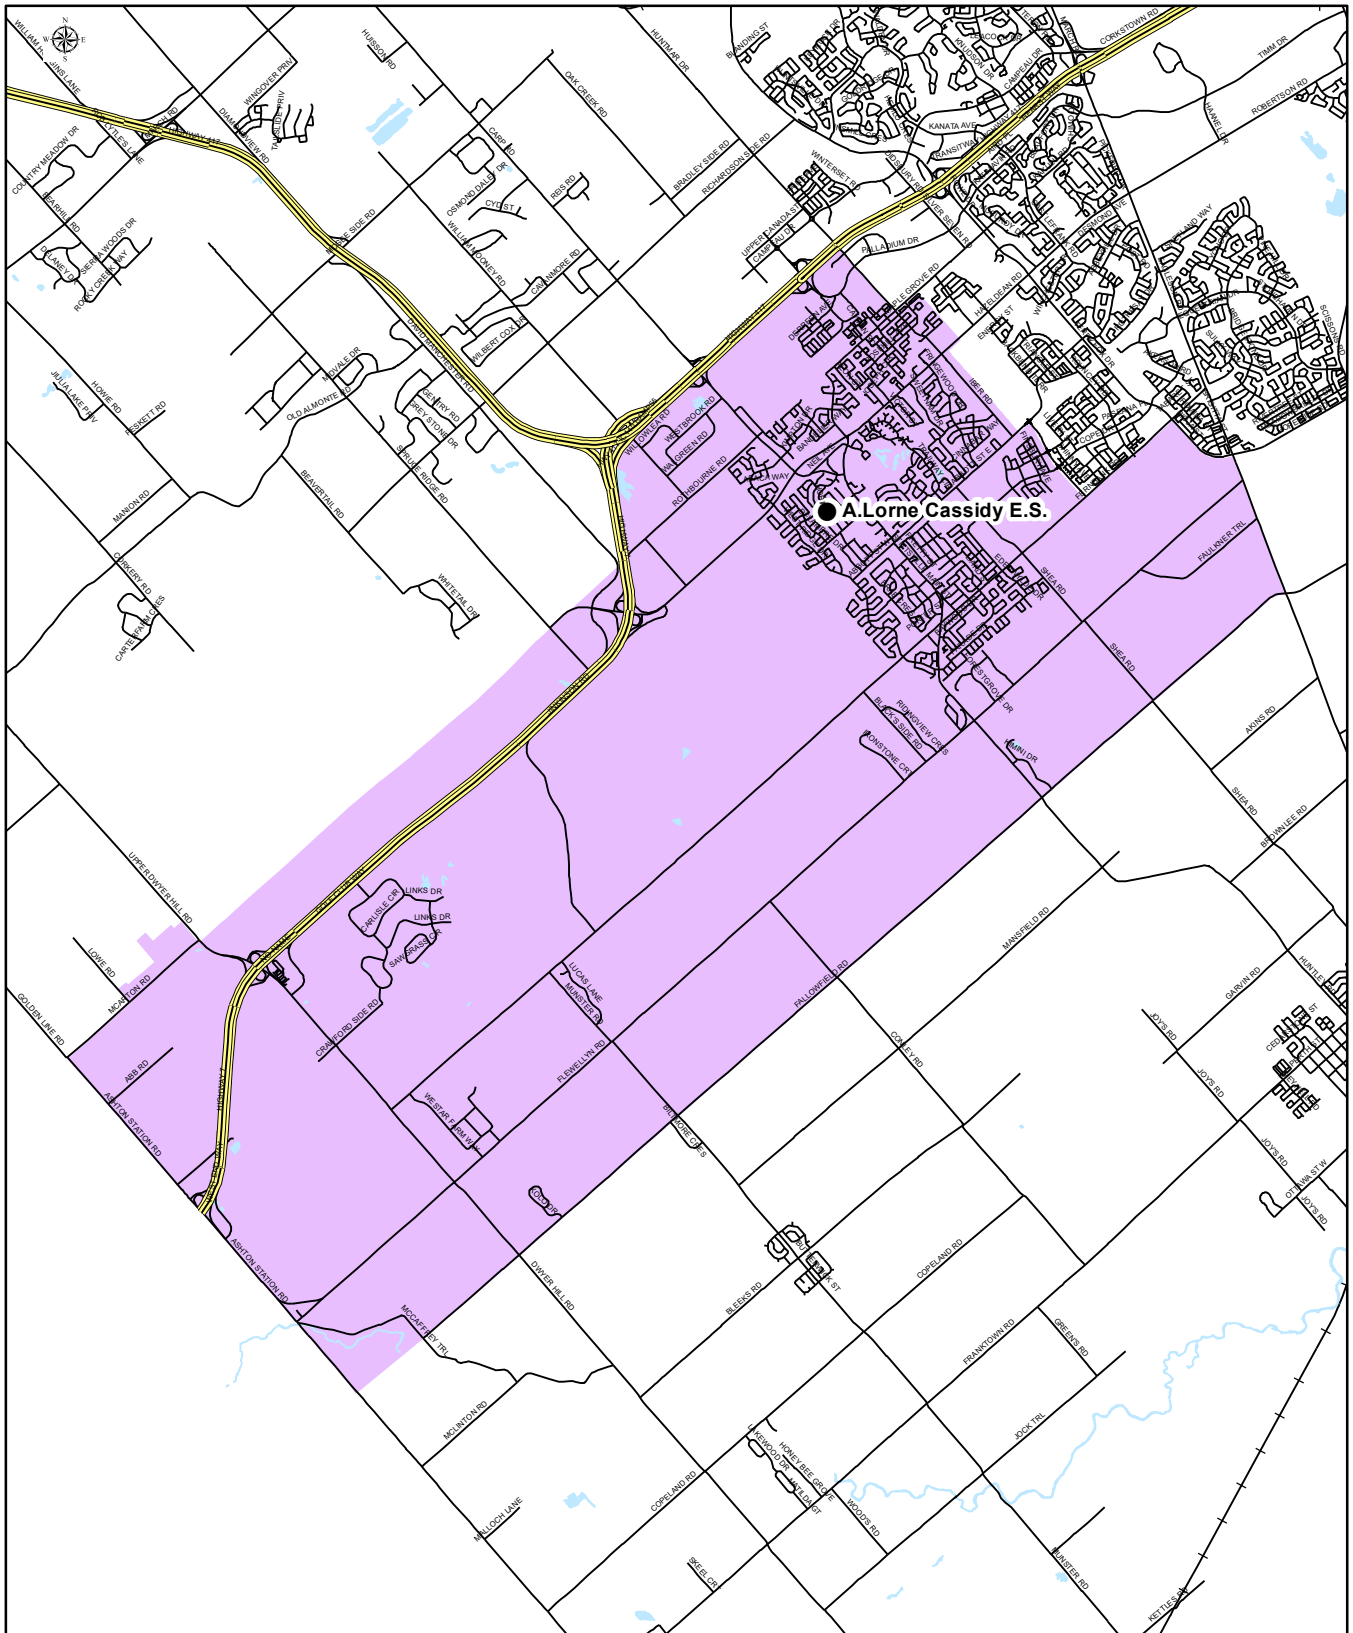

OTTAWA-CARLETON
DISTRICT SCHOOL BOARD

A. LORNE CASSIDY ELEMENTARY SCHOOL

Grade 7 to 8

Middle French Immersion Attendance Boundary

A.Lorne Cassidy Elementary School
27 Hobin Street
Stittsville, Ontario
K2S 1G8
(613) 831-3434

Map is for illustrative purposes only.
For further information, visit www.ocdsb.ca
September 2022