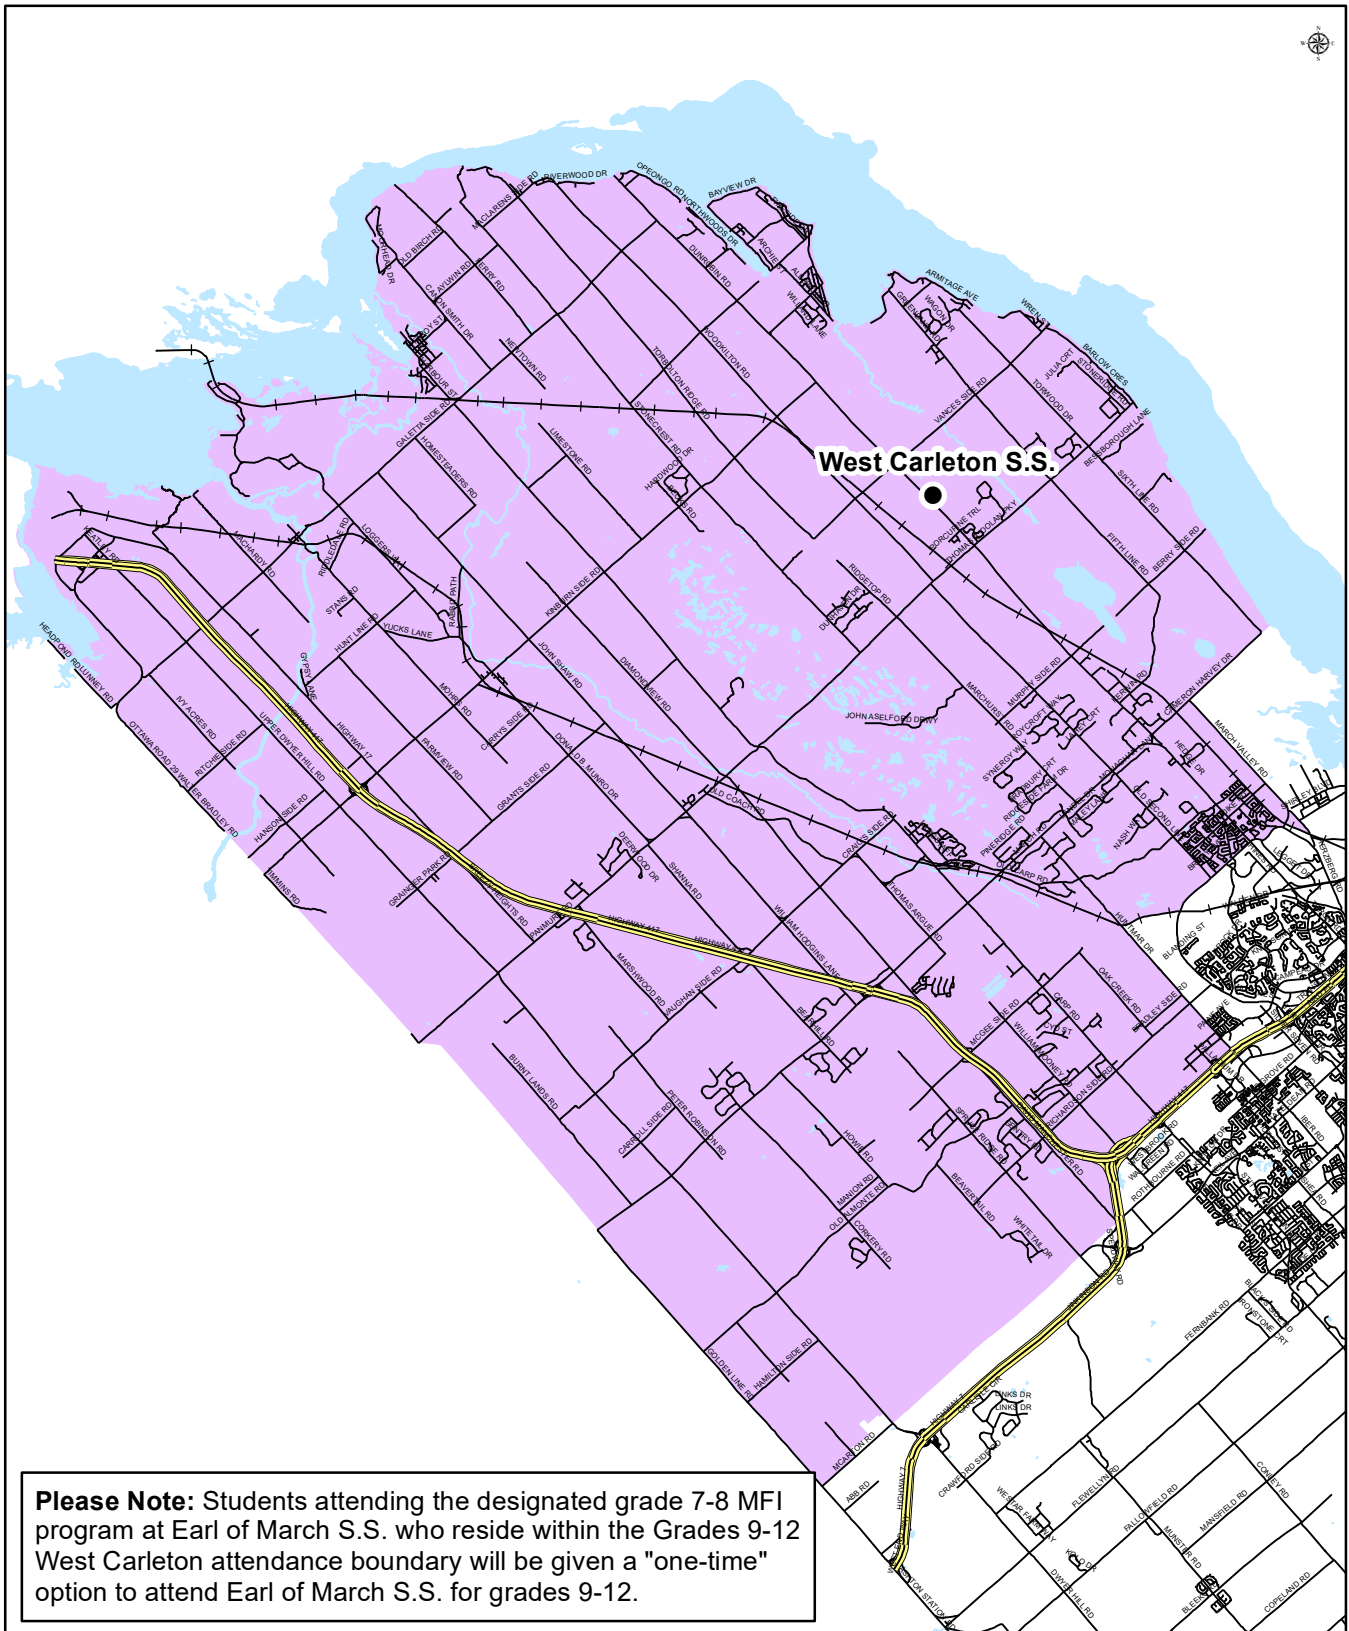

West Carleton Secondary School
3088 Dunrobin Road
Dunrobin, Ontario
K0A 1T0
(613) 832-2773

Map is for illustrative purposes only.
For further information, visit www.ocdsb.ca
April 2021