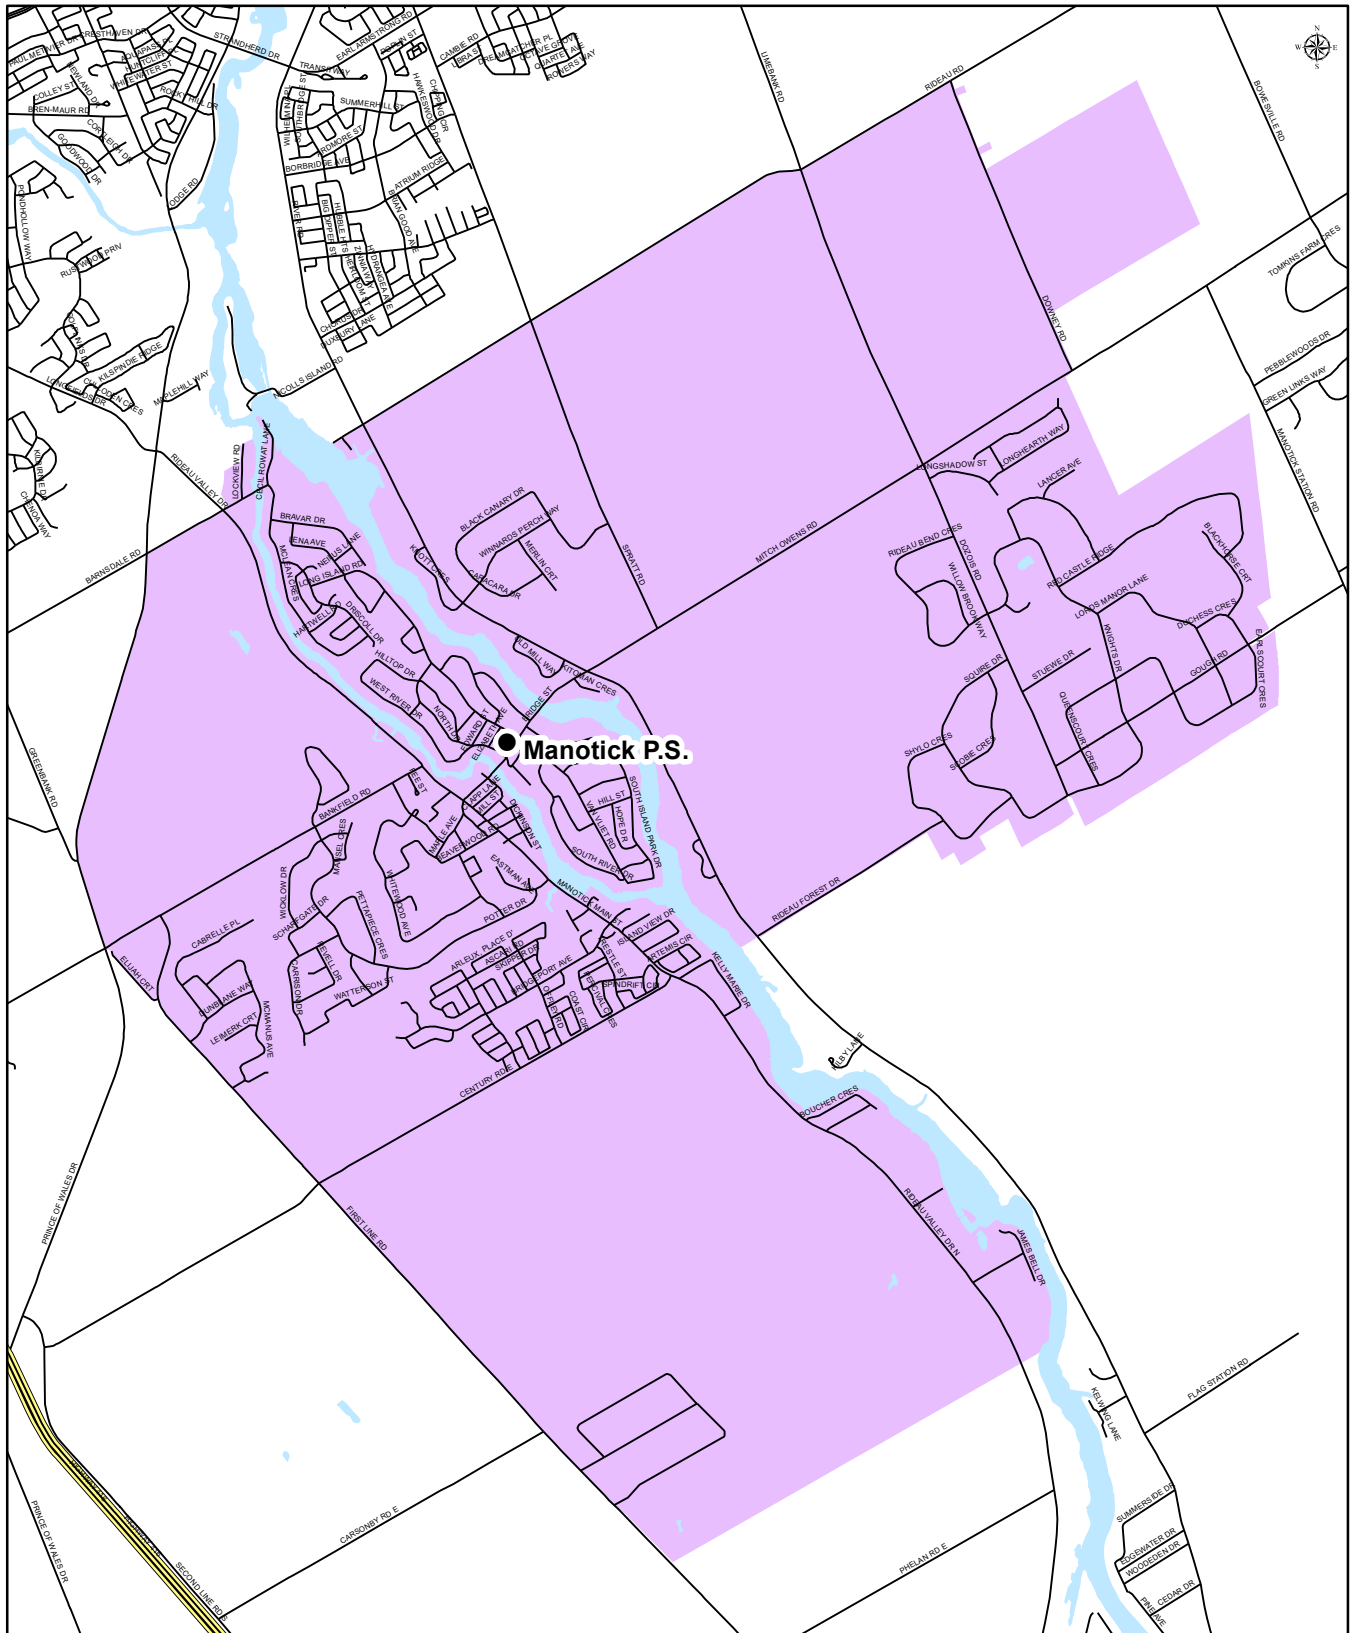

MANOTICK PUBLIC SCHOOL Junior Kindergarten to Grade 5

English Program with Core French and Early French Immersion Attendance Boundary

Manotick Public School
1075 Bridge Street
Manotick, Ontario
K4M 1H3
(613) 692-3311

Map is for illustrative purposes only.
For further information, visit www.ocdsb.ca
April 2021