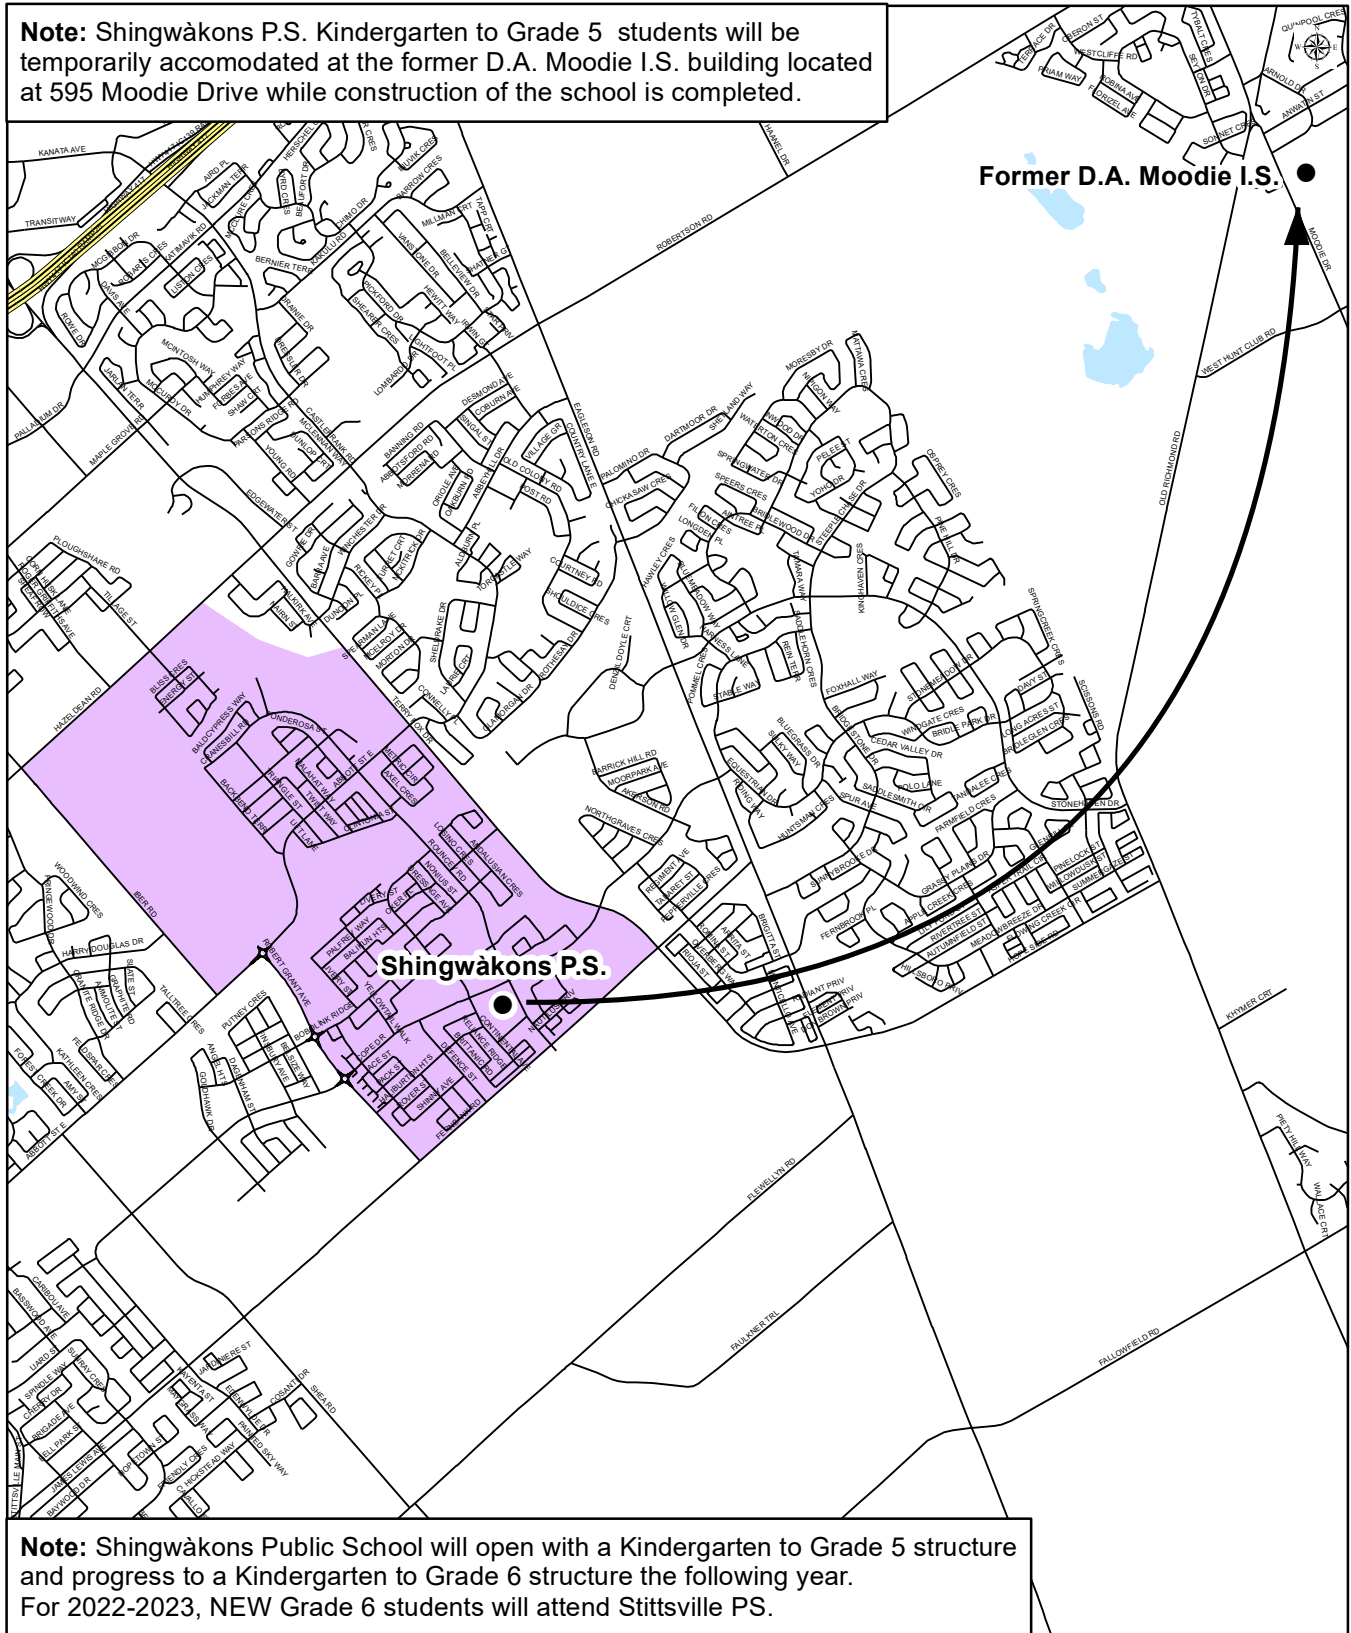

SHINGWÀKONS PUBLIC SCHOOL
Junior Kindergarten to Grade 6

OTTAWA-CARLETON
DISTRICT SCHOOL BOARD

English Program with Core French and Early French Immersion Attendance Boundary

Note: Shingwàkons P.S. Kindergarten to Grade 5 students will be temporarily accomodated at the former D.A. Moodie I.S. building located at 595 Moodie Drive while construction of the school is completed.

Note: Shingwàkons Public School will open with a Kindergarten to Grade 5 structure and progress to a Kindergarten to Grade 6 structure the following year. For 2022-2023, NEW Grade 6 students will attend Stittsville PS.

Shingwàkons Public School
480 Cope Drive
Stittsville, Ontario
K2V 0T8
(613) 828-4736

Former D.A. Moodie Intermediate School
595 Moodie Dr,
Nepean, Ontario
K2H 8A8
(613) 831-3434 x2400

Map is for illustrative purposes only.
For further information, visit www.ocdsb.ca
September 2022