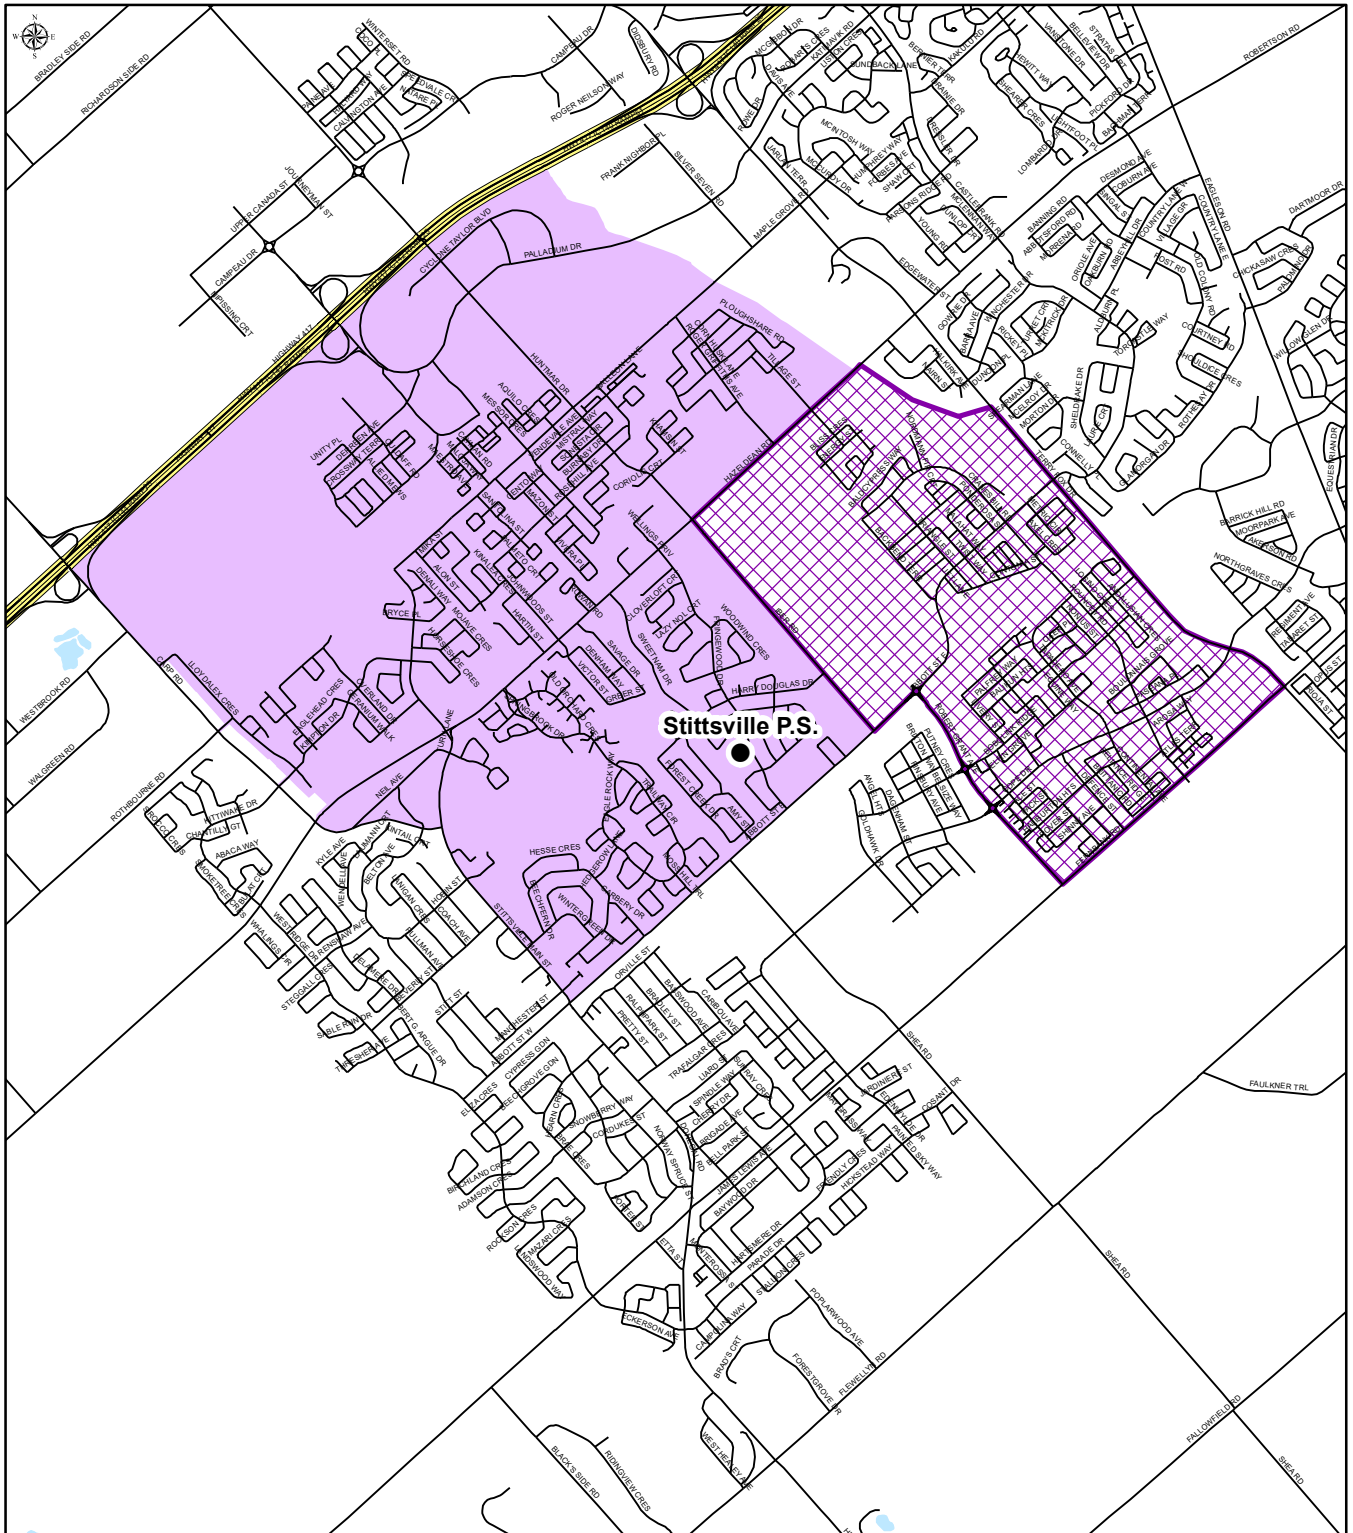

STITTSVILLE PUBLIC SCHOOL
Junior Kindergarten to Grade 6

OTTAWA-CARLETON
DISTRICT SCHOOL BOARD

English Program with Core French and Early French Immersion Attendance Boundary

Note: For 2022-2023, Grade 6 students residing in the hatched area will continue to attend John Young ES, Stittsville PS or Westwind PS. NEW Grade 6 students will attend Stittsville PS.

Stittsville Public School
40 Granite Ridge Drive
Stittsville, Ontario
K2S 1Y9
(613) 836-2818

Map is for illustrative purposes only.
For further information, visit www.ocdsb.ca
September 2022