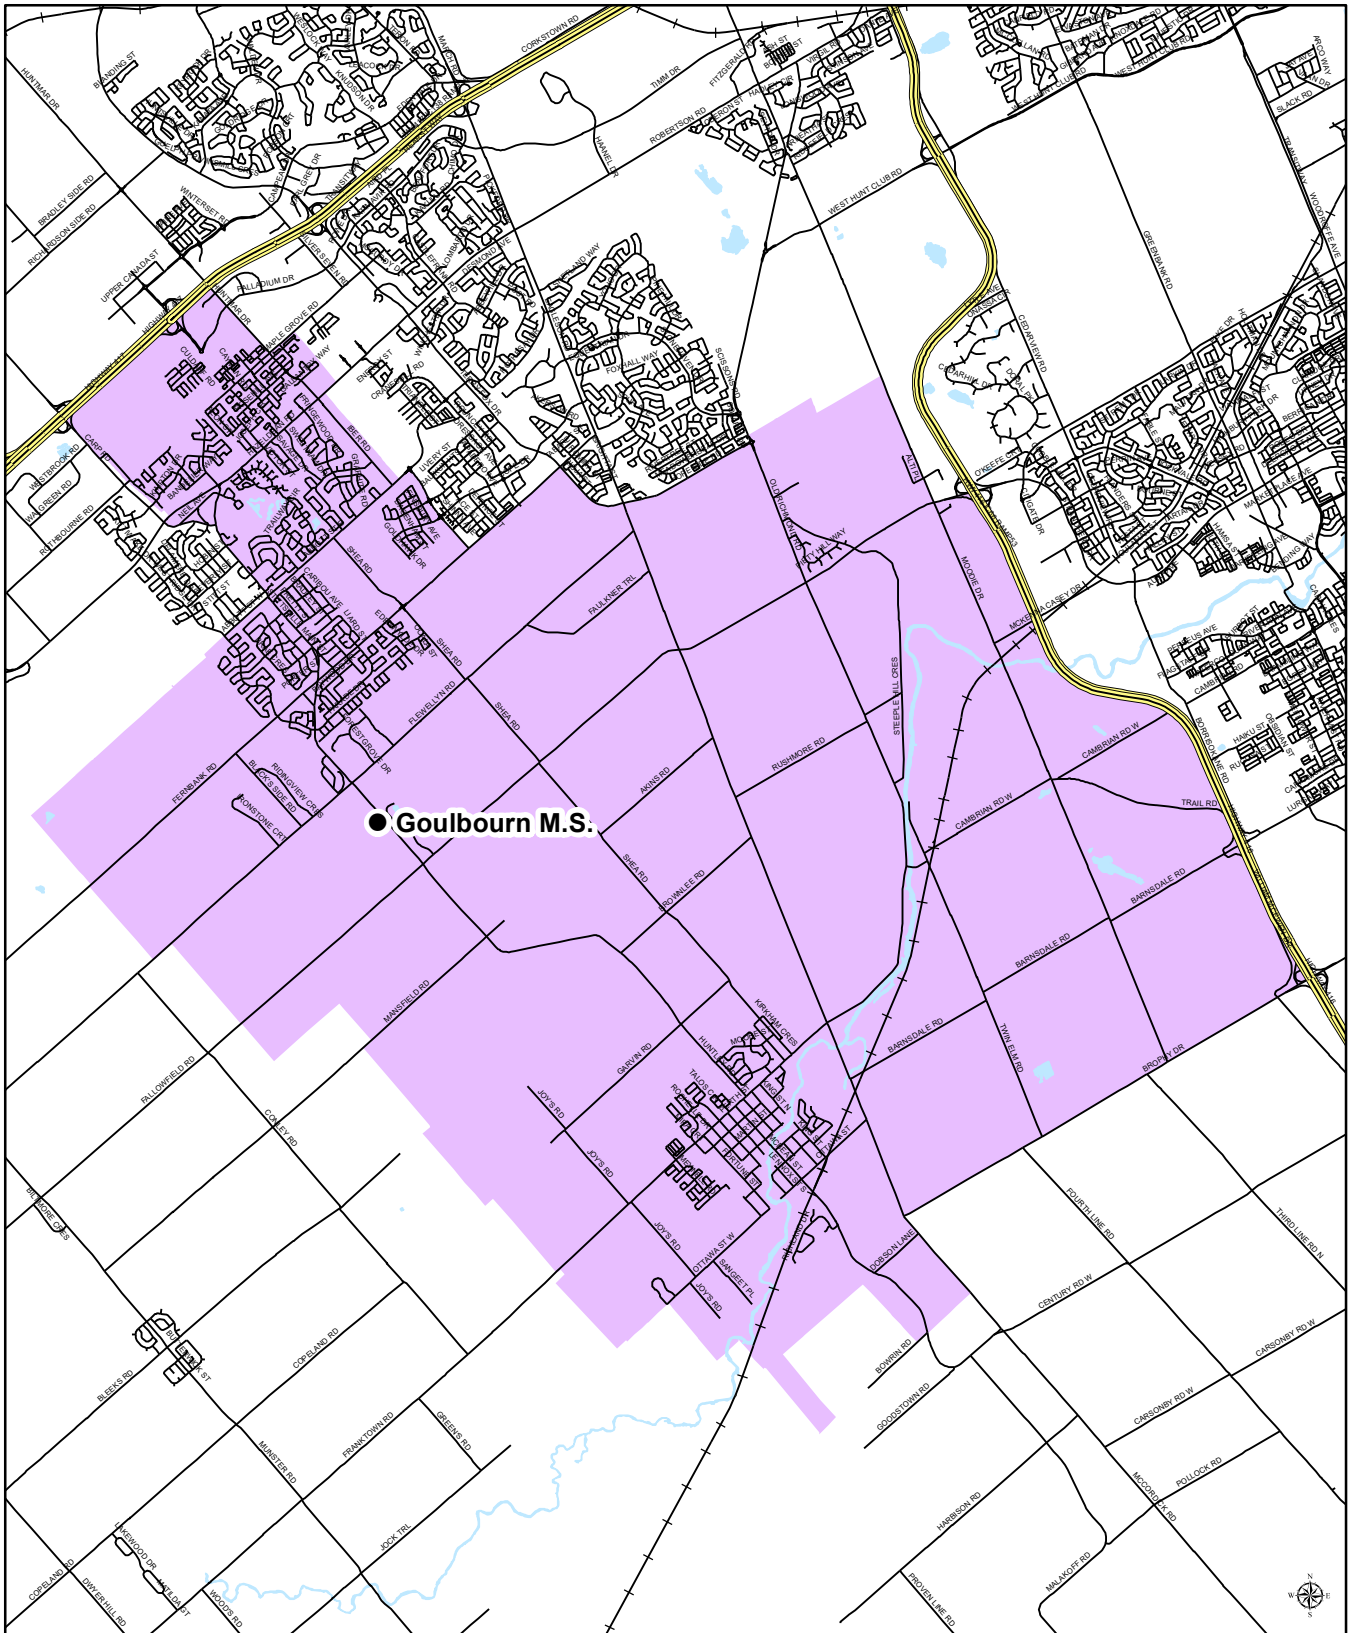

OTTAWA-CARLETON
DISTRICT SCHOOL BOARD

GOULBOURN MIDDLE SCHOOL

Grade 7 to 8

Early French Immersion Attendance Boundary

Goulbourn Middle School
2176 Huntley Road
Stittsville, Ontario
K2S 1B8
(613) 836-1312

Map is for illustrative purposes only.
For further information, visit www.ocdsb.ca
September 2022