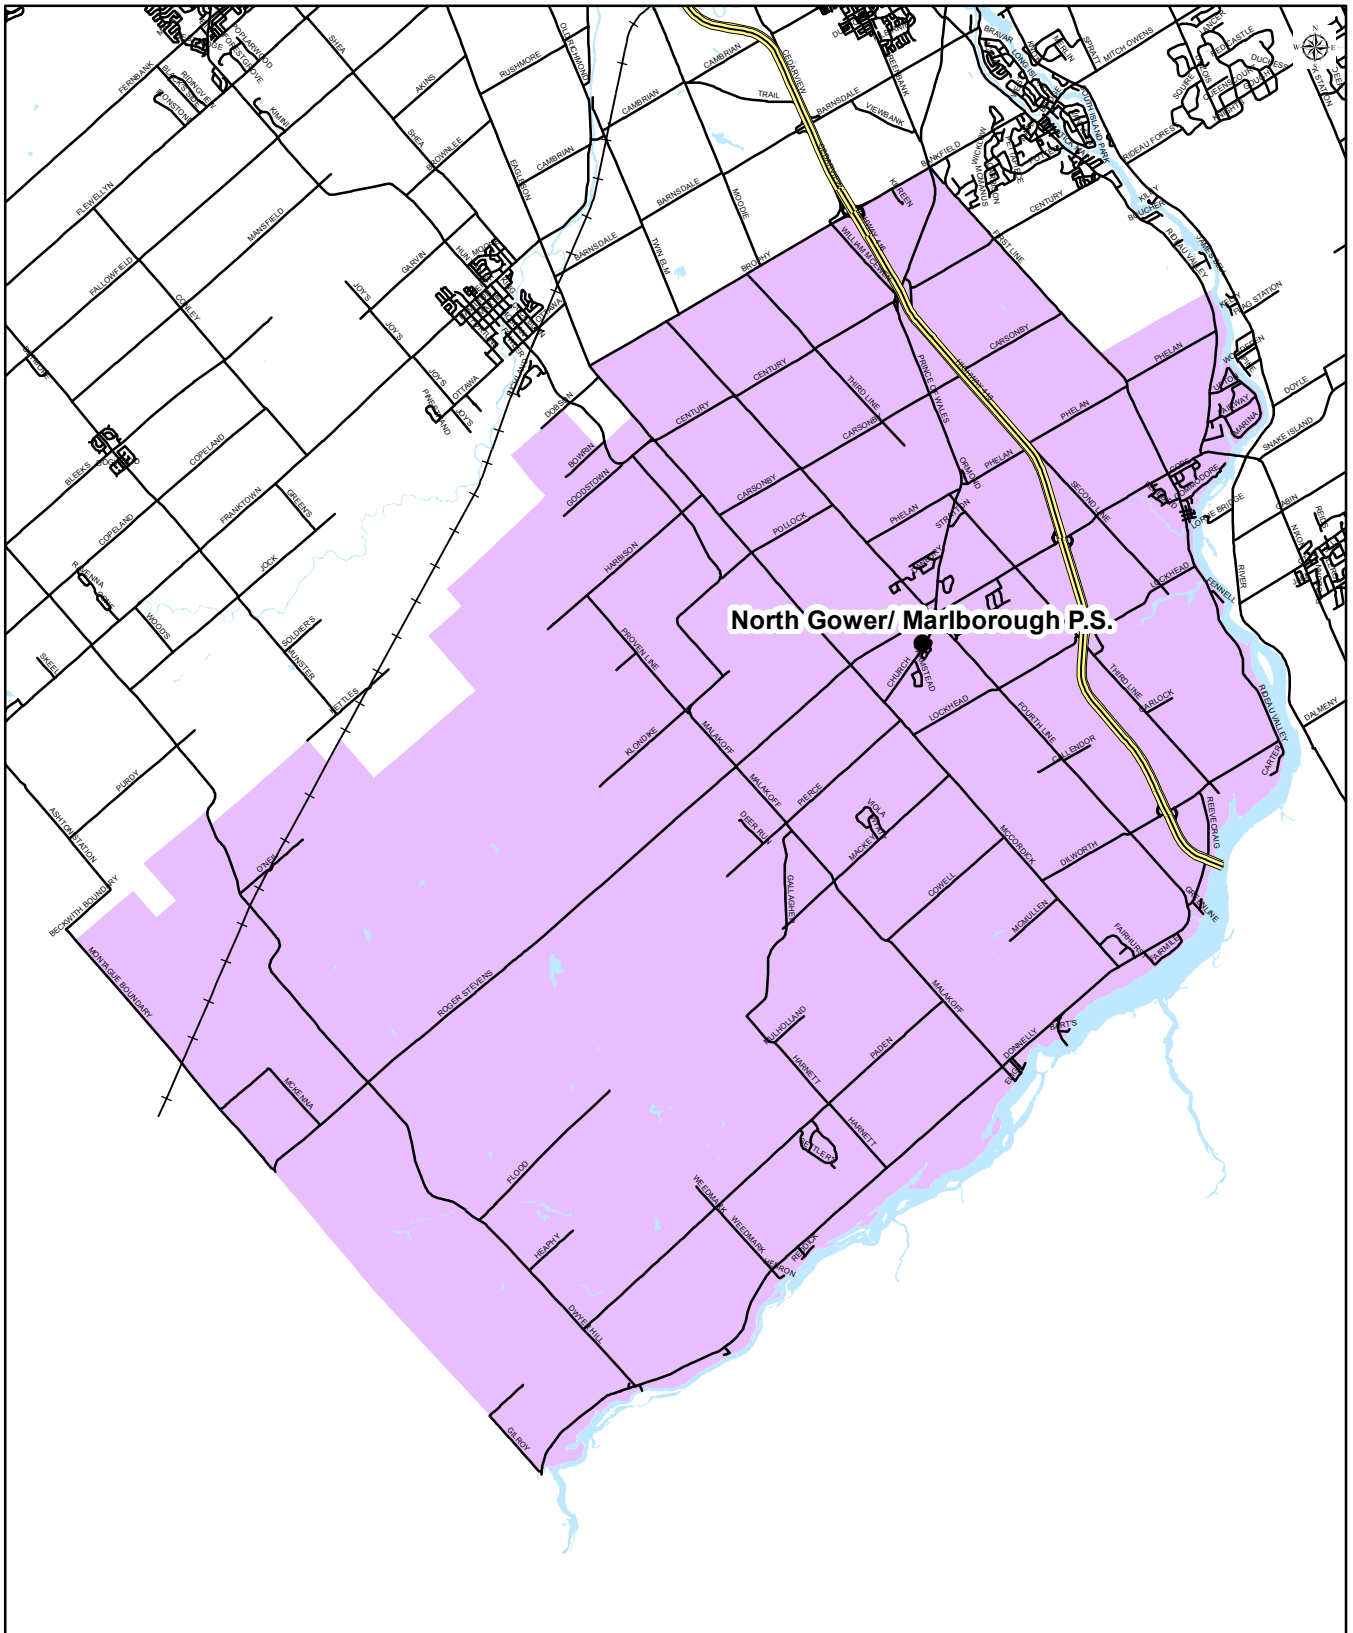

Map is for illustrative purposes only.
For further information, visit www.ocdsb.ca
April 2021

OTTAWA-CARLETON
DISTRICT SCHOOL BOARD

NORTH GOWER/MARLBOROUGH PUBLIC SCHOOL

Junior Kindergarten to Grade 5
English Program with Core French Attendance Boundary